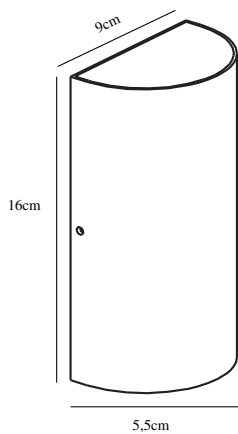

ROLD ROUND | WALL LIGHT | SANDED

84141008

nordlux®

Voltage (V): 220-240 Volt
 IP degree: IP54
 Class (Class 1, Class 2, Class 3):
 Class 1 (Earth contact)
 Bulb base: LED Module
 Parallel connection: True

Primary material: Metal
 Secondary material: Glass
 Color of the Glass: Clear
 Suitable for Seaside: No
 Color: Sanded

Height (cm): 16
 Width (cm): 9
 Length (cm): 9
 Projection (cm): 5.5

EAN: 5704924012402
 TUN: 2276999
 Item Number: 84141008

Pcs Per Master Carton: 3
 Sales Box Height (cm): 17
 Sales Box Width(cm): 9.5
 Sales Box Depth (cm): 6.5
 Sales Box Volume m³ : 0.001
 Product net weight (kg): 0.6

Brightness of light (Lumen): 350
 Color Temperature (K): 3000
 Ra-value : 80
 Lifetime (h): 30000
 Beam Angle (°) : 125
 Energy Class: E
 Actual Watt (W): 10.5