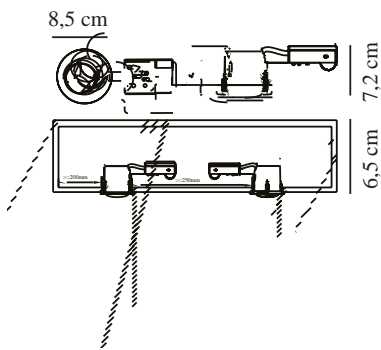

MIXIT PRO | DOWNLIGHT | BLACK

71810103

nordlux®

Voltage (V): 220-240 Volt

IP degree: IP23

Maximum bulb wattage (W): 8W

LED

Class (Class 1, Class 2, Class 3):

Class 2 (Double isolated)

Socket type: GU10

Parallel connection: True

Primary material: Plastic

Secondary material: Metal

Suitable for Seaside: False

Colour: Black

Height (cm): 7.2

Built In Spot Diameter (cm): 8.5

Mount directly into insulation: True

Tilt Angle (°): 30

EAN: 5704924016486

TUN: 2335040

Item Number: 71810103

Pcs Per Master Carton: 3

Sales Box Height (cm): 9.5

Sales Box Width(cm): 8

Sales Box Depth (cm): 19.5

Sales Box Volume m³: 0.0015

Product net weight (kg): 0.22

- Can be mounted directly into insulation
- Parallel connection possible
- Suitable for indoor and outdoor use (IP23)

Nordlux Mixit Pro built-in spotlight with white lacquered finish. The spotlight can be mounted directly into insulation. Does not include GU10 light bulb. The spotlight can be used both outdoors and indoors.