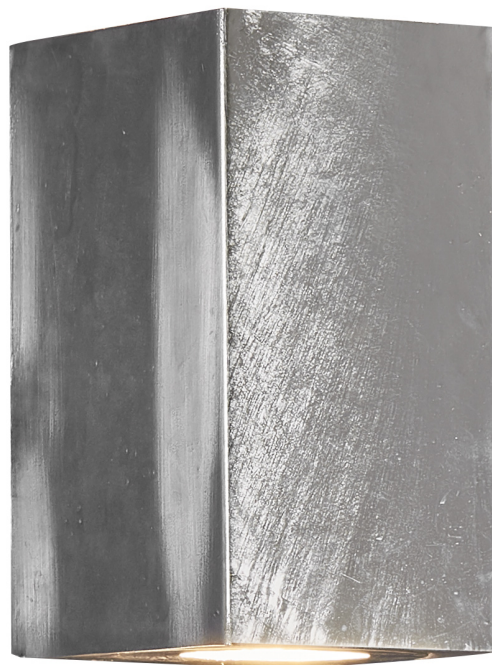

nordlux®

Height (cm): 16
Projection (cm): 10
Width (cm): 8.5

Canto Maxi Kubi 2

Item number: 49731031 Galvanized
EAN: 5701581485785

Packaging unit 3
Material: Metal
IP44, Class 1 (Earth contact), 230V
GU10, Max. 2X28W, Light source not included
Parallel connection possible

Area: Outdoor
Energy class A++ - D

Canto Kubi Maxi provides a unique lighting experience, where light flows both up and down. The cubic design exudes Nordic minimalism and makes the lamp both decorative and sculptural. Canto Kubi Maxi can be connected in parallel to multiple lamps, making the lamp extremely functional.