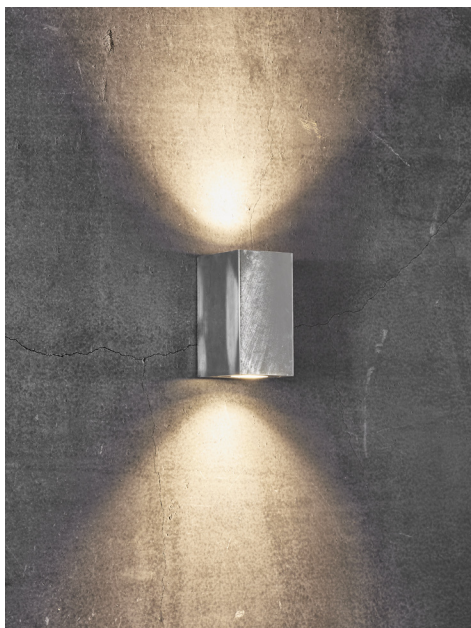

nordlux®

Height (cm): 16
Projection (cm): 10
Width (cm): 8.5

Canto Maxi Kubi 2

Item number: 49731031 Galvanized
EAN: 5701581485785

Packaging unit 3
Material: Metal
IP44, Class 1 (Earth contact), 230V
GU10, Max. 2X28W, Light source not included
Parallel connection possible

Area: Outdoor
Energy class A++ - D

Canto Kubi Maxi provides a unique lighting experience, where light flows both up and down. The cubic design exudes Nordic minimalism and makes the lamp both decorative and sculptural. Canto Kubi Maxi can be connected in parallel to multiple lamps, making the lamp extremely functional.