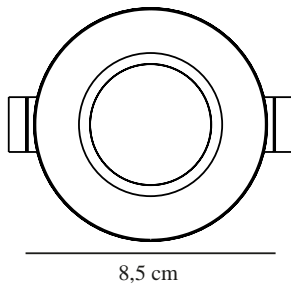

# TIAKI | DOWNLIGHT | BLACK

49570103

Voltage (V): 230 Volt  
 IP degree: IP65  
 Class (Class 1, Class 2, Class 3):  
 Class 2 (Double isolated)  
 Socket type: LED Module  
 Parallel connection: True

Primary material: Plastic  
 Secondary material: Metal  
 Colour: Black

Height (cm): 4.5  
 Built In Spot Diameter (cm): 8.5  
 Mount directly into insulation:  
 False

EAN: 5704924016516  
 TUN: 2337413  
 Item Number: 49570103  
 Pcs Per Master Carton: 3

Sales Box Height (cm): 13  
 Sales Box Width(cm): 13  
 Sales Box Depth (cm): 6.5  
 Sales Box Volume m<sup>3</sup> : 0.0011  
 Product net weight (kg): 0.15

Brightness of light (Lumen): 345  
 Colour temperature (Kelvin):  
 2700/4000  
 Ra-value : 80  
 Lifetime (hours): 20000  
 Beam angle (°) : 100  
 Candela (cd) (for directional  
 lamp only): 150  
 Energy class: F  
 Actual watt (W): 6.5