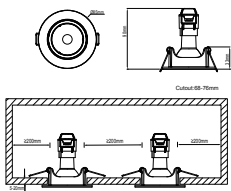

Octans 2700K 3-Kit Step Tilt

nordlux®

Spot diameter (cm): 8.5
 Spot Height (cm): 9
 Hole diameter (cm): 6.8
 Mounting height (cm): 10.5
 Tilt angle: 27°

Octans 2700K 3-Kit Step Tilt

Item number: 49240155 Nickel
 EAN: 5701581487086

Packaging unit 3
 Material: Plastic
 IP20, Class 2 (Double isolated), 230V
 GU10, Max. 7,5W LED, Light source incl. 3x4,8w led

Area: Indoor
 Energy class A++ - A

Lightsource info (pr. light-source)

Lumen: 345
 Lumen/Watt: 71,88
 Lifetime: 15000
 On/Off: 50000
 Colour temperature: 2700K
 RA: 80
 Beam angle: 36°
 Dimmable: No