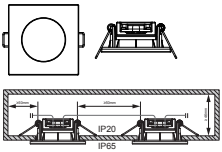

Leonis 2700K IP65 3-Kit**nordlux®**

Spot diameter (cm): 8.5
 Spot Height (cm): 3.6
 Hole diameter (cm): 6.8
 Mounting height (cm): 4.6

Leonis 2700K IP65 3-Kit

Item number: 49170155 Nickel
 EAN: 5701581466685

Packaging unit 3
 Material: Plastic
 IP65, Class 2 (Double isolated), 230V
 LED MODUL, Light source incl. 3x4,5w led
 Parallel connection possible

Area: Indoor
 Energy class A+
 Transformer/driver placement: I lampen

Leonis is a single downlight with a low installation height. The downlight has an integrated LED and a frame in white plastic which contributes to a long life and low energy consumption. Furthermore, the downlight has opal white diffuser glass, that allows light to spread beautifully throughout the room. It is quick and easy to install Leonis via a screwless plug-in connection and twist-lock system. In addition, the downlight has a flexible cutting diameter (Ø68-73/76mm) and allows for parallel connection.