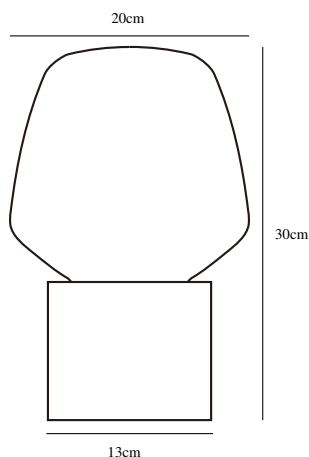

CHRISTINA 20 | TABLE LAMP | ANTHRACITE

48905050

nordlux®

Voltage (V): 220-240 Volt
 IP degree: IP20
 Maximum bulb wattage (W): 25W
 Class (Class 1, Class 2, Class 3):
 Class 2 (Double isolated)
 Bulb base: E27
 Switch placement: On the cable
 Parallel connection: False

Primary material: Concrete
 Secondary material: Glass
 Color of the cable: Black
 Length of the cable (cm): 150
 Surface material of the cable:
 Plastic
 Is the cable replaceable: False

Color: Anthracite
 Height (cm): 30
 Width (cm): 19.5
 Shade Diameter (cm): 19.5
 Outdoor base dimension (cm): 13
 Length (cm): 19.5

EAN: 5704924011573
 TUN: 2276985

Item Number: 48905050
 Pcs Per Master Carton: 3
 Sales Box Height (cm): 29
 Sales Box Width(cm): 38
 Sales Box Depth (cm): 23
 Sales Box Volume m³ : 0.0253
 Product net weight (kg): 1.9