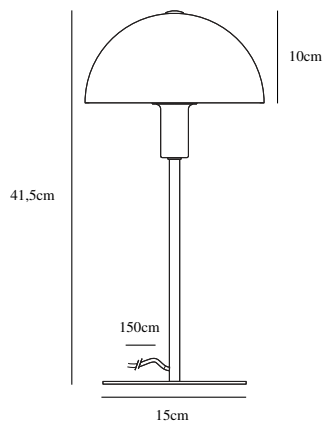

**ELLEN 20 | TABLE LAMP | BEIGE**

48555009

**nordlux®**

Voltage (V): 220-240 Volt  
 IP degree: IP20  
 Maximum bulb wattage (W): 40W  
 Class (Class 1, Class 2, Class 3):  
 Class 2 (Double isolated)  
 Bulb base: E14  
 Switch placement: On the base  
 Parallel connection: False

Primary material: Metal  
 Secondary material: Plastic  
 Color of the cable: White  
 Length of the cable (cm): 150  
 Surface material of the cable:  
 Textile  
 Is the cable replaceable: False  
 Color: Beige

Height (cm): 40  
 Width (cm): 20  
 Tube Diameter (cm): 1.15  
 Shade Diameter (cm): 20  
 Shade Height (cm): 10  
 Outdoor base dimension (cm): 15  
 Length (cm): 20

EAN: 5704924011559  
 TUN: 2276927  
 Item Number: 48555009  
 Pcs Per Master Carton: 3

Sales Box Height (cm): 32.5  
 Sales Box Width(cm): 22  
 Sales Box Depth (cm): 20  
 Sales Box Volume m³ : 0.0143  
 Product net weight (kg): 1.12

• Contemporary and elegant style • Creates a soft downlight