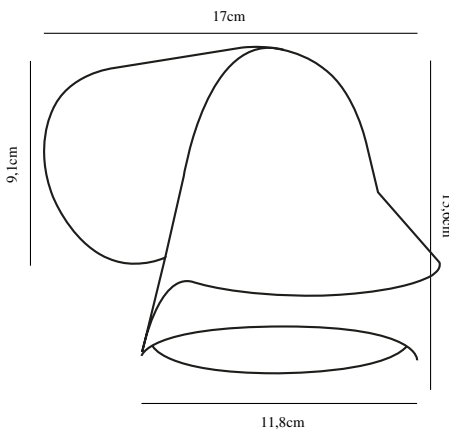

FRONT SINGLE | WALL LIGHT | SANDED

46801008

nordlux®

Voltage (V): 220-240 Volt
 IP degree: IP44
 Maximum bulb wattage (W): 28W
 Class (Class 1, Class 2, Class 3):
 Class 1 (Earth contact)
 Bulb base: GU10
 Parallel connection: True

Primary material: Aluminium
 Secondary material: Glass
 Color of the Glass: Sanded
 Suitable for Seaside: No
 Color: Sanded

Height (cm): 15.6
 Width (cm): 11.8
 Shade Diameter (cm): 11.8
 Length (cm): 11.8
 Projection (cm): 17

EAN: 5704924012396
 TUN: 2276998
 Item Number: 46801008

Pcs Per Master Carton: 3
 Sales Box Height (cm): 13.6
 Sales Box Width(cm): 18.5
 Sales Box Depth (cm): 17
 Sales Box Volume m³ : 0.004
 Product net weight (kg): 0.55