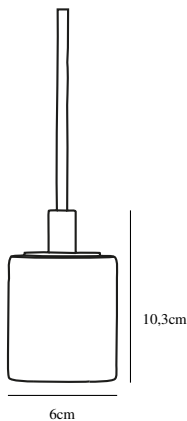

**SIV | PENDANT | BROWN**

45883018

**nordlux®**

Voltage (V): 220-240 Volt  
 IP degree: IP20  
 Maximum bulb wattage (W): 60W  
 Class (Class 1, Class 2, Class 3):  
 Class 1 (Earth contact)  
 Bulb base: E27  
 Parallel connection: False

Color: Brown  
 Height (cm): 10.2  
 EAN: 5704924011542  
 TUN: 2276928

Item Number: 45883018  
 Pcs Per Master Carton: 3  
 Sales Box Height (cm): 14  
 Sales Box Width (cm): 14  
 Sales Box Depth (cm): 11  
 Sales Box Volume m<sup>3</sup> : 0.0022  
 Product net weight (kg): 0.79

Primary material: Marble  
 Color of the cable: Black  
 Length of the cable (cm): 300  
 Surface material of the cable:  
 Textile  
 Is the cable replaceable: False

- Natural style • Genuine marble in nature's playful colours
- Create your own design expression with a decorative bulb • Marble structure means that not two are alike