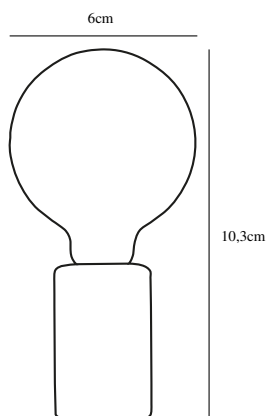

SIV MARBLE | TABLE LAMP | BROWN

45875018

nordlux®

Voltage (V): 220-240 Volt
 IP degree: IP20
 Maximum bulb wattage (W): 60W
 Class (Class 1, Class 2, Class 3):
 Class 2 (Double isolated)
 Bulb base: E27
 Switch placement: On the cable
 Parallel connection: False

Color: Brown

Height (cm): 10

EAN: 5704924011535

TUN: 2276981

Item Number: 45875018
 Pcs Per Master Carton: 3
 Sales Box Height (cm): 12
 Sales Box Width(cm): 12
 Sales Box Depth (cm): 8
 Sales Box Volume m³ : 0.0012
 Product net weight (kg): 0.65

Primary material: Marble
 Color of the cable: Black
 Length of the cable (cm): 180
 Surface material of the cable:
 Textile
 Is the cable replaceable: False

- Natural style • Genuine marble in nature's playful colours
- Create your own design expression with a decorative bulb • Marble structure means that not two are alike