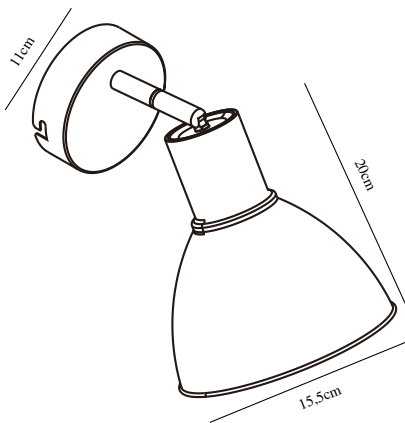

**POP | WALL LIGHT | BEIGE**

45841009

**nordlux®**

Voltage (V): 220-240 Volt  
 IP degree: IP20  
 Maximum bulb wattage (W): 18W  
 Class (Class 1, Class 2, Class 3):  
 Class 2 (Double isolated)  
 Bulb base: E27  
 Switch placement: On the cable  
 Parallel connection: False

Primary material: Metal  
 Color of the cable: White  
 Length of the cable (cm): 150  
 Surface material of the cable:  
 Plastic  
 Is the cable replaceable: True  
 Color: Beige

Height (cm): 20  
 Width (cm): 19  
 Shade Diameter (cm): 15.5  
 Length (cm): 19  
 Tilt Angle (°): 90  
 Turning Angle (°): 320

EAN: 5704924011528  
 TUN: 2276922  
 Item Number: 45841009  
 Pcs Per Master Carton: 3

Sales Box Height (cm): 19.3  
 Sales Box Width (cm): 21  
 Sales Box Depth (cm): 16  
 Sales Box Volume m<sup>3</sup>: 0.0065  
 Product net weight (kg): 0.54

• Contemporary and simple style • Adjustable lamp head for a directional light

Pop is a stylish, streamlined lighting design in a soft, matte finish. The brass detail on top adds an elegant touch to the classic shade. The wall lamp has an adjustable lamp head for a directional light and will hang beautifully beside your bed, sofa or above the kitchen counter.