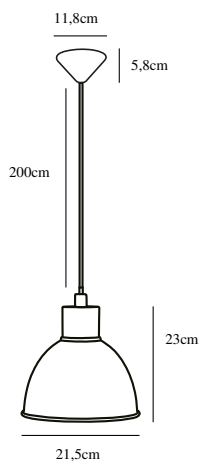

POP | PENDANT | BEIGE

45833009

nordlux®

Voltage (V): 220-240 Volt
 IP degree: IP20
 Maximum bulb wattage (W): 40W
 Class (Class 1, Class 2, Class 3):
 Class 2 (Double isolated)
 Bulb base: E27
 Parallel connection: False

Primary material: Metal
 Color of the cable: White
 Length of the cable (cm): 200
 Surface material of the cable:
 Plastic
 Is the cable replaceable: False
 Color: Beige

Height (cm): 20
 Width (cm): 21.5
 Shade Diameter (cm): 21.5
 Length (cm): 21.5

EAN: 5704924011504
 TUN: 2276920
 Item Number: 45833009
 Pcs Per Master Carton: 3

Sales Box Height (cm): 24.5
 Sales Box Width(cm): 22
 Sales Box Depth (cm): 22
 Sales Box Volume m³ : 0.0119
 Product net weight (kg): 0.58

• **Contemporary and simple style**

Pop is a stylish, streamlined lighting design in a soft, matte finish. The brass detail on top adds an elegant touch to the classic shade. The pendant will hang beautifully above the dining or kitchen table.