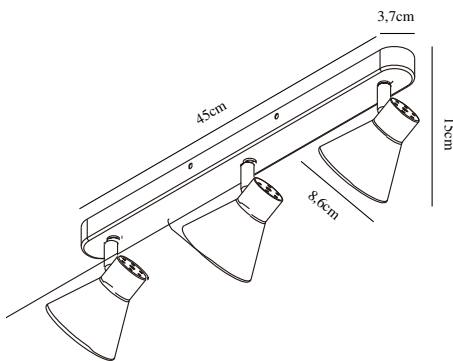

EIK 3 | SPOT LIGHT | BLACK

45780103

nordlux®

Voltage (V): 220-240 Volt
 IP degree: IP20
 Maximum bulb wattage (W):
 3X35W
 Class (Class 1, Class 2, Class 3):
 Class 1 (Earth contact)
 Bulb base: GU10
 Parallel connection: False

Primary material: Metal
 Color: Black

Height (cm): 15
 Width (cm): 45
 Shade Diameter (cm): 8.5
 Length (cm): 45
 Tilt Angle (°): 90
 Turning Angle (°): 320

EAN: 5704924011498
 TUN: 2276967
 Item Number: 45780103

Pcs Per Master Carton: 3
 Sales Box Height (cm): 47
 Sales Box Width(cm): 13.5
 Sales Box Depth (cm): 10
 Sales Box Volume m³ : 0.0063
 Product net weight (kg): 0.7

• Contemporary and simple style • Tilting and turnable shade

Eik has a simple, contemporary style that will fit into most interior designs. The lamp rail has tiltable and turnable shades for a directional light - perfect to put spotlight on selected details in your interior whether you choose to mount it on wall or ceiling.