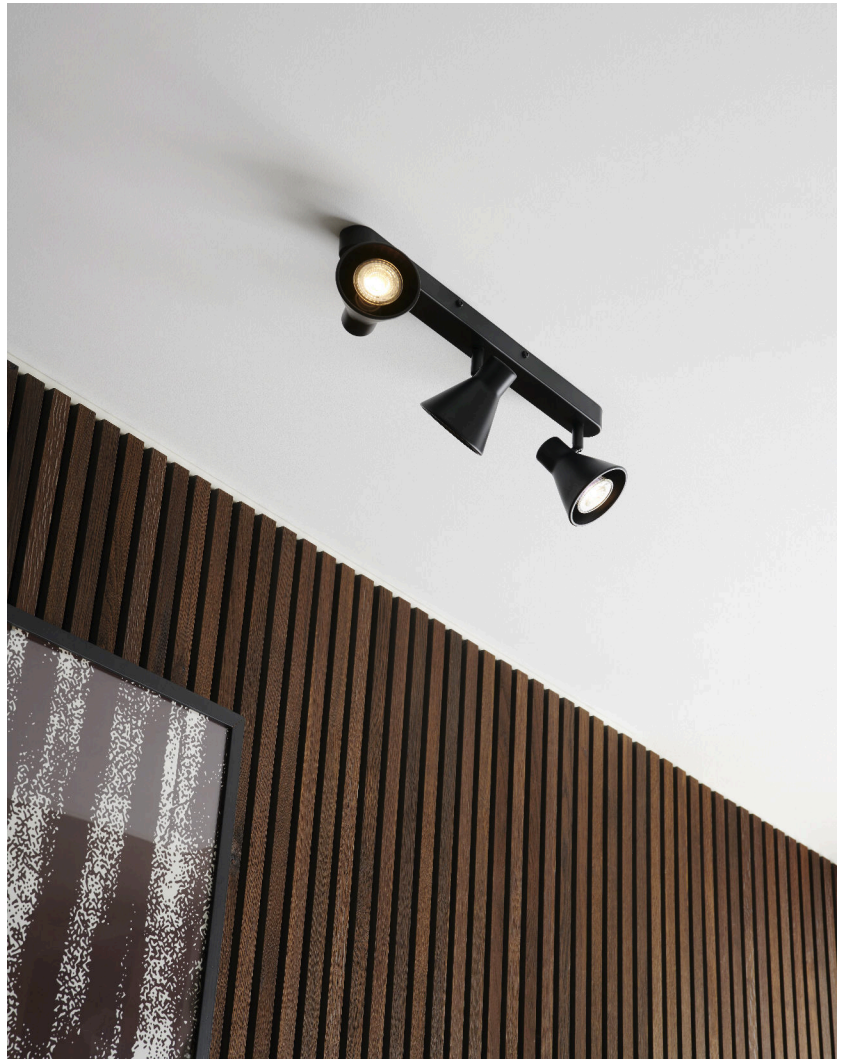

EIK 3 | SPOT LIGHT | BLACK

45780103

nordlux®

Voltage (V): 220-240 Volt
 IP degree: IP20
 Maximum bulb wattage (W):
 3X35W
 Class (Class 1, Class 2, Class 3):
 Class 1 (Earth contact)
 Bulb base: GU10
 Parallel connection: False

Primary material: Metal
 Color: Black

Height (cm): 15
 Width (cm): 45
 Shade Diameter (cm): 8.5
 Length (cm): 45
 Tilt Angle (°): 90
 Turning Angle (°): 320

EAN: 5704924011498
 TUN: 2276967
 Item Number: 45780103

Pcs Per Master Carton: 3
 Sales Box Height (cm): 47
 Sales Box Width(cm): 13.5
 Sales Box Depth (cm): 10
 Sales Box Volume m³ : 0.0063
 Product net weight (kg): 0.7

• Contemporary and simple style • Tilting and turnable shade

Eik has a simple, contemporary style that will fit into most interior designs. The lamp rail has tiltable and turnable shades for a directional light - perfect to put spotlight on selected details in your interior whether you choose to mount it on wall or ceiling.