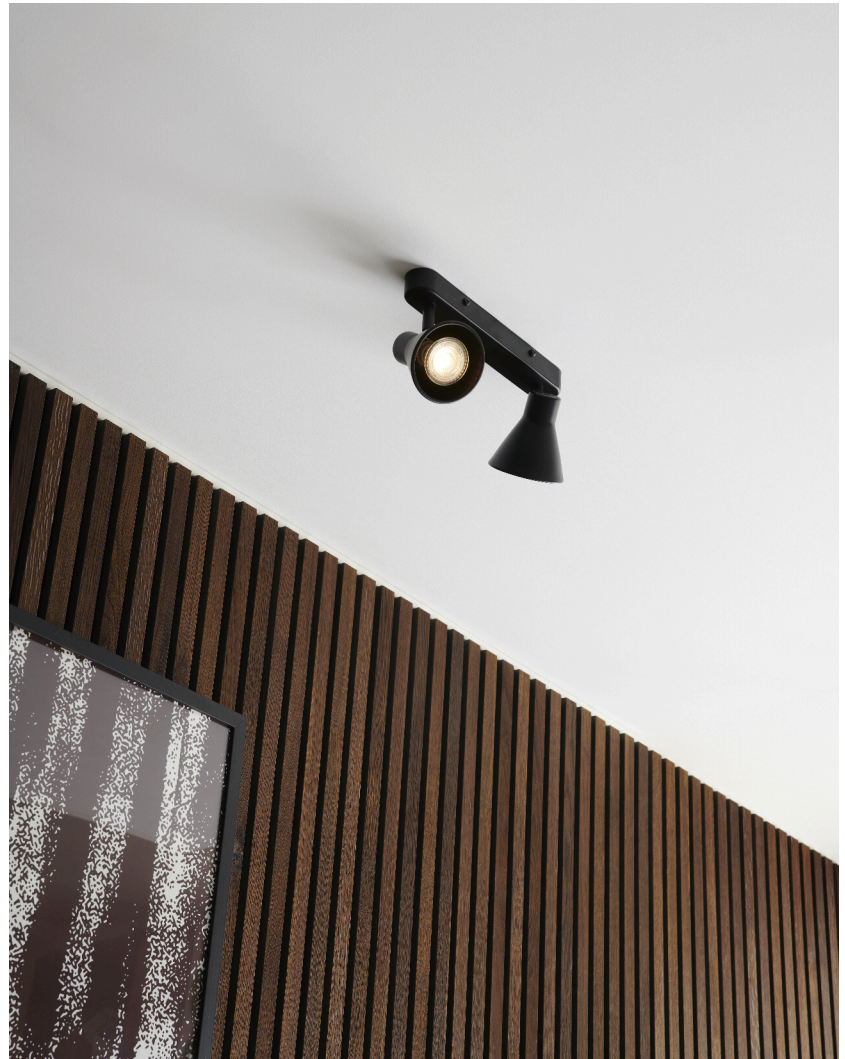

**EIK 2 | SPOT LIGHT | BLACK**

45770103

**nordlux®**

Voltage (V): 220-240 Volt  
 IP degree: IP20  
 Maximum bulb wattage (W):  
 2X35W  
 Class (Class 1, Class 2, Class 3):  
 Class 1 (Earth contact)  
 Bulb base: GU10  
 Parallel connection: False

Primary material: Metal  
 Color: Black

Height (cm): 15  
 Width (cm): 28.5  
 Shade Diameter (cm): 8.5  
 Length (cm): 28.5  
 Tilt Angle (°): 90  
 Turning Angle (°): 320

EAN: 5704924011481  
 TUN: 2276937  
 Item Number: 45770103

Pcs Per Master Carton: 3  
 Sales Box Height (cm): 27.5  
 Sales Box Width(cm): 14  
 Sales Box Depth (cm): 10  
 Sales Box Volume m<sup>3</sup> : 0.0038  
 Product net weight (kg): 0.49

• Contemporary and simple style • Tilting and turnable shade

Eik has a simple, contemporary style that will fit into most interior designs. The lamp rail has tiltable and turnable shades for a directional light - perfect to put spotlight on selected details in your interior whether you choose to mount it on wall or ceiling.