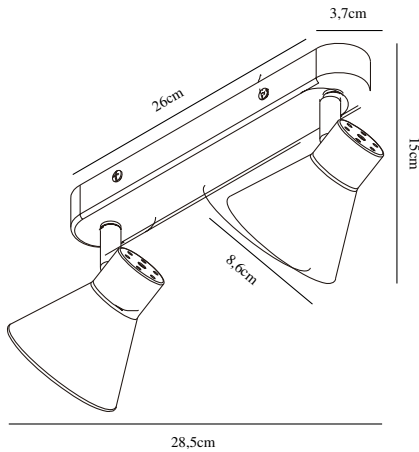

**EIK 2 | SPOT LIGHT | BLACK**

45770103

**nordlux®**

Voltage (V): 220-240 Volt  
 IP degree: IP20  
 Maximum bulb wattage (W):  
 2X35W  
 Class (Class 1, Class 2, Class 3):  
 Class 1 (Earth contact)  
 Bulb base: GU10  
 Parallel connection: False

Primary material: Metal  
 Color: Black

Height (cm): 15  
 Width (cm): 28.5  
 Shade Diameter (cm): 8.5  
 Length (cm): 28.5  
 Tilt Angle (°): 90  
 Turning Angle (°): 320

EAN: 5704924011481  
 TUN: 2276937  
 Item Number: 45770103

Pcs Per Master Carton: 3  
 Sales Box Height (cm): 27.5  
 Sales Box Width(cm): 14  
 Sales Box Depth (cm): 10  
 Sales Box Volume m<sup>3</sup> : 0.0038  
 Product net weight (kg): 0.49

• Contemporary and simple style • Tilting and turnable shade

Eik has a simple, contemporary style that will fit into most interior designs. The lamp rail has tiltable and turnable shades for a directional light - perfect to put spotlight on selected details in your interior whether you choose to mount it on wall or ceiling.