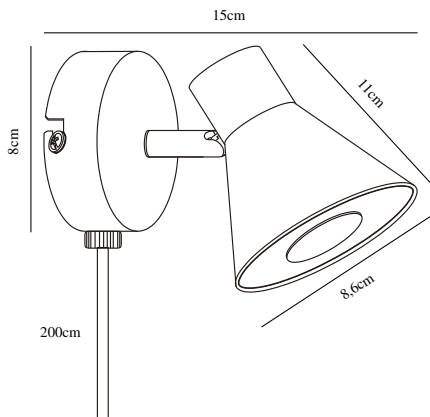

EIK | WALL LIGHT | BLACK

45761003

nordlux®

Voltage (V): 220-240 Volt
 IP degree: IP20
 Maximum bulb wattage (W): 35W
 Class (Class 1, Class 2, Class 3):
 Class 2 (Double isolated)
 Bulb base: GU10
 Switch placement: On the cable
 Parallel connection: False

Primary material: Metal
 Color of the cable: Black
 Length of the cable (cm): 150
 Surface material of the cable:
 Plastic
 Is the cable replaceable: True
 Color: Black

Height (cm): 11
 Width (cm): 15
 Shade Diameter (cm): 8.5
 Outdoor base dimension (cm): 8
 Length (cm): 15
 Tilt Angle (°): 90
 Turning Angle (°): 320

EAN: 5704924011474
 TUN: 2276954
 Item Number: 45761003
 Pcs Per Master Carton: 3

Sales Box Height (cm): 13.5
 Sales Box Width(cm): 12.5
 Sales Box Depth (cm): 10
 Sales Box Volume m³ : 0.0017
 Product net weight (kg): 0.35

- Contemporary and simple style
- Tilting and turnable shade
- Can be used on both wall and ceiling

Eik has a simple, contemporary style that will fit into most interior designs. The lamp has an adjustable lamp head for a directional light - and can be mounted on both wall and ceiling.