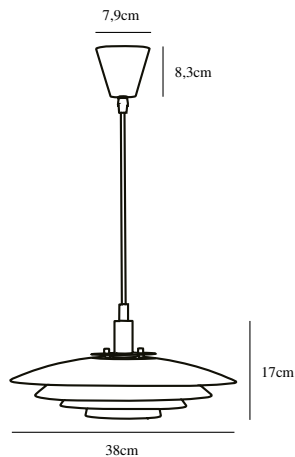

BRETAGNE 38 | PENDANT | COPPER

39489930

nordlux®

Voltage (V): 220-240 Volt
 IP degree: IP20
 Maximum bulb wattage (W): 25W
 Class (Class 1, Class 2, Class 3):
 Class 2 (Double isolated)
 Bulb base: G9
 Parallel connection: False

Primary material: Metal
 Secondary material: Metal
 Color of the cable: Black
 Length of the cable (cm): 200
 Surface material of the cable:
 Plastic
 Is the cable replaceable: False
 Color: Copper

Height (cm): 18.8
 Width (cm): 38
 Shade Diameter (cm): 38
 Length (cm): 38

EAN: 5704924011467
 TUN: 2276975
 Item Number: 39489930
 Pcs Per Master Carton: 3

Sales Box Height (cm): 47
 Sales Box Width(cm): 43
 Sales Box Depth (cm): 13.5
 Sales Box Volume m³ : 0.027
 Product net weight (kg): 1.55