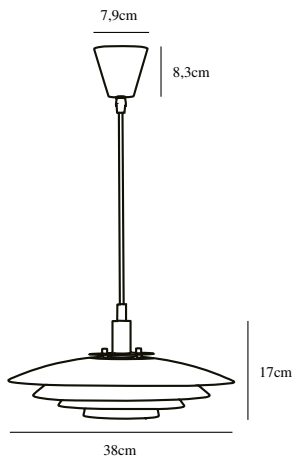

**BRETAGNE 38 | PENDANT | GREY**

39489910

**nordlux®**

Voltage (V): 220-240 Volt  
 IP degree: IP20  
 Maximum bulb wattage (W): 25W  
 Class (Class 1, Class 2, Class 3):  
 Class 2 (Double isolated)  
 Bulb base: G9  
 Parallel connection: False

Primary material: Metal  
 Secondary material: Metal  
 Color of the cable: Grey  
 Length of the cable (cm): 200  
 Surface material of the cable:  
 Plastic  
 Is the cable replaceable: False  
 Color: Grey

Height (cm): 18.8  
 Width (cm): 38  
 Shade Diameter (cm): 38  
 Length (cm): 38

EAN: 5704924011450  
 TUN: 2276912  
 Item Number: 39489910  
 Pcs Per Master Carton: 3

Sales Box Height (cm): 47  
 Sales Box Width(cm): 43  
 Sales Box Depth (cm): 13.5  
 Sales Box Volume m<sup>3</sup> : 0.027  
 Product net weight (kg): 1.55