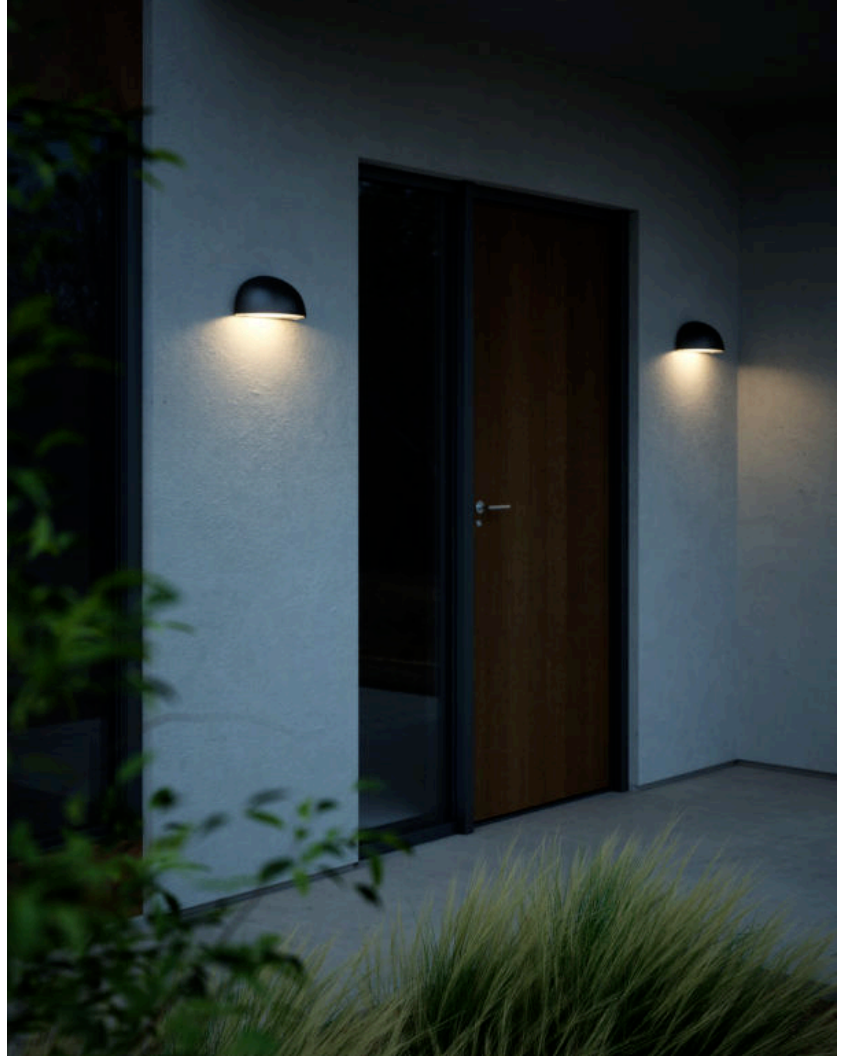

SCORPIUS MAXI | WALL LIGHT | BLACK

2320721003

nordlux®

Voltage (V): 220-240 Volt
 IP degree: IP44
 Maximum bulb wattage (W): 25W
 Class (Class 1, Class 2, Class 3):
 Class 2 (Double isolated)
 Socket type: E27
 Parallel connection: False

Height (cm): 14.5
 Width (cm): 27
 Projection (cm): 14
 EAN: 5704924015090
 TUN: 2310337
 Item Number: 2320721003

Pcs Per Master Carton: 3
 Sales Box Height (cm): 16
 Sales Box Width(cm): 29
 Sales Box Depth (cm): 16
 Sales Box Volume m³ : 0.0074
 Product net weight (kg): 0.6

Primary material: Plastic
 Secondary material: Plastic
 Colour: Black

- Timeless design • Parallel connection possible
- Durable material that is well-suited for harsh weather

Scorpius Maxi Wall light for outdoor use has a classic and timeless design. Scorpius has many uses – perfectly suited for the front door, at the entrance, on the fence or in the stairwell. It can be used alone or in a group of several placed side by side.