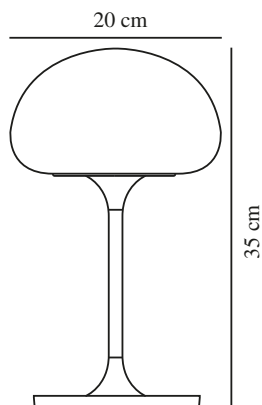

SPONGE ON A STICK | BATTERY LIGHT | GREY

nordlux®

2320715010

IP degree: IP44
 Class (Class 1, Class 2, Class 3):
 Class 3 (12V)
 Socket type: LED Module
 Switch placement: On the base
 Parallel connection: False

Primary material: Plastic
 Secondary material: Metal
 Colour of the cable: Black
 Length of the cable (cm): 150
 Surface material of the cable:
 Plastic
 Colour: Grey

Height (cm): 35
 Width (cm): 20
 Shade Diameter (cm): 20
 Length (cm): 20

EAN: 5704924014949
 TUN: 2310411
 Item Number: 2320715010
 Pcs Per Master Carton: 3
 Sales Box Height (cm): 36
 Sales Box Width (cm): 20.5

Sales Box Depth (cm): 20.5
 Sales Box Volume m³: 0.0151
 Product net weight (kg): 1