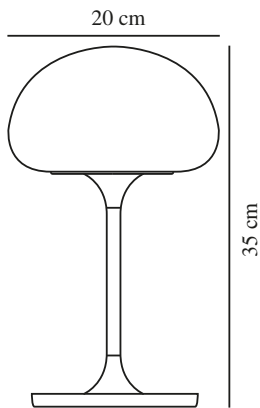

SPONGE ON A STICK | BATTERY LIGHT | BLACK

nordlux®

2320715003

IP degree: IP44
 Class (Class 1, Class 2, Class 3):
 Class 3 (12V)
 Socket type: LED Module
 Switch placement: On the base
 Parallel connection: False

Primary material: Plastic
 Secondary material: Metal
 Colour of the cable: Black
 Length of the cable (cm): 150
 Surface material of the cable:
 Plastic
 Colour: Black

Height (cm): 35
 Width (cm): 20
 Shade Diameter (cm): 20
 Length (cm): 20

EAN: 5704924014956
 TUN: 2310412
 Item Number: 2320715003
 Pcs Per Master Carton: 3
 Sales Box Height (cm): 36
 Sales Box Width (cm): 20.5

Sales Box Depth (cm): 20.5
 Sales Box Volume m³: 0.0151
 Product net weight (kg): 1