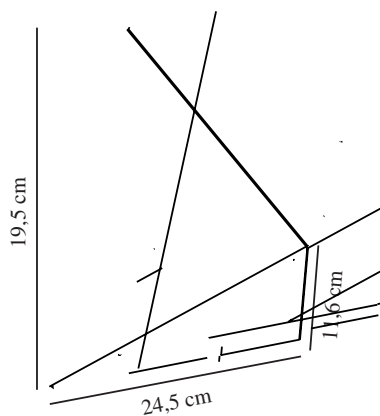

KONIT | WALL LIGHT | BLACK

2320651003

nordlux®

Voltage (V): 220-240 Volt
 IP degree: IP44
 Maximum bulb wattage (W): 10W
 Class (Class 1, Class 2, Class 3):
 Class 2 (Double isolated)
 Socket type: GU10
 Parallel connection: False

Height (cm): 19.5
 Width (cm): 24.5
 Projection (cm): 11.6
 EAN: 5704924014819
 TUN: 2310361
 Item Number: 2320651003

Pcs Per Master Carton: 3
 Sales Box Height (cm): 14.5
 Sales Box Width(cm): 28.5
 Sales Box Depth (cm): 24
 Sales Box Volume m³ : 0.0099
 Product net weight (kg): 0.265

Primary material: Plastic
 Secondary material: Plastic
 Colour: Black

- Architectural design
- Durable material that is well-suited for harsh weather
- Prevents light pollution

Konit has a sharp and geometric design with a triangle shade that elegantly diffuses the light downwards. The design language is modern and unique, making this outdoor lamp interesting to look at from all angles.