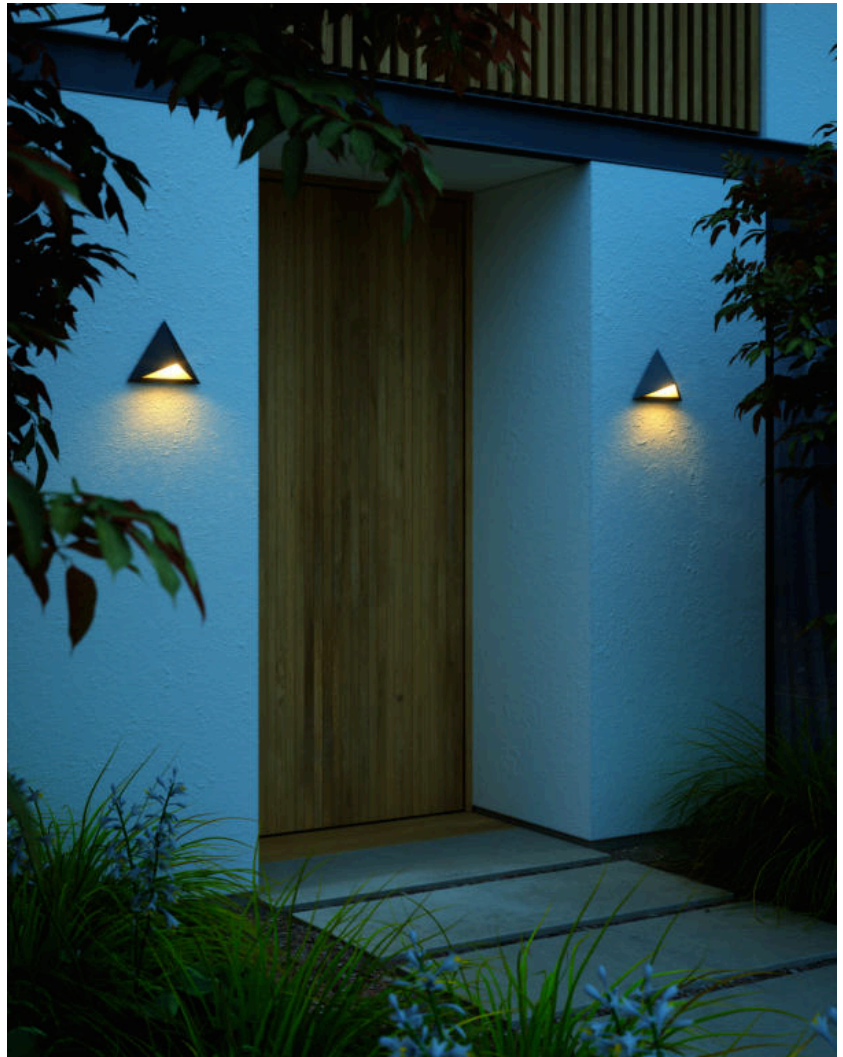

KONIT | WALL LIGHT | BLACK

2320651003

nordlux®

Voltage (V): 220-240 Volt
 IP degree: IP44
 Maximum bulb wattage (W): 10W
 Class (Class 1, Class 2, Class 3):
 Class 2 (Double isolated)
 Socket type: GU10
 Parallel connection: False

Primary material: Plastic
 Secondary material: Plastic
 Colour: Black

- Architectural design
- Durable material that is well-suited for harsh weather
- Prevents light pollution

Konit has a sharp and geometric design with a triangle shade that elegantly diffuses the light downwards. The design language is modern and unique, making this outdoor lamp interesting to look at from all angles.