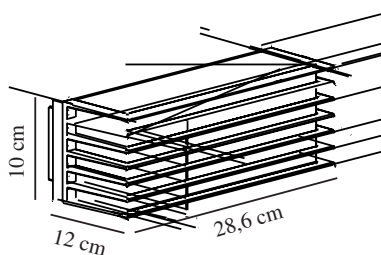

FLUCTUS 28 | WALL LIGHT | BLACK

2318231003

nordlux®

Voltage (V): 220-240 Volt

IP degree: IP44

Maximum bulb wattage (W):
2x15W

Class (Class 1, Class 2, Class 3):

Class 1 (Earth contact)

Socket type: E27

Parallel connection: False

Height (cm): 10

Width (cm): 28.6

Projection (cm): 12

EAN: 5704924015601

TUN: 2323192

Item Number: 2318231003

Pcs Per Master Carton: 3

Sales Box Height (cm): 14

Sales Box Width(cm): 30.5

Sales Box Depth (cm): 12

Sales Box Volume m³ : 0.0051

Product net weight (kg): 1.18

Primary material: Metal

Secondary material: Plastic

Colour: Black

- Architectural design • Pleasant diffused light
- Parallel connection possible

Fluctus is a modern, almost cubist outdoor lighting design. The square, streamlined design with metal slats will complement most contemporary homes and provide a soft, diffused light next to the front door, terrace or garage.