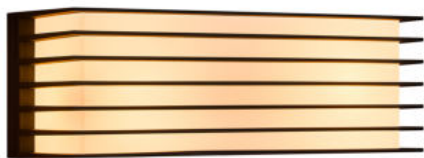

FLUCTUS 28 | WALL LIGHT | BLACK

2318231003

nordlux®

Voltage (V): 220-240 Volt

IP degree: IP44

Maximum bulb wattage (W):
2x15W

Class (Class 1, Class 2, Class 3):

Class 1 (Earth contact)

Socket type: E27

Parallel connection: False

Height (cm): 10

Width (cm): 28.6

Projection (cm): 12

EAN: 5704924015601

TUN: 2323192

Item Number: 2318231003

Pcs Per Master Carton: 3

Sales Box Height (cm): 14

Sales Box Width(cm): 30.5

Sales Box Depth (cm): 12

Sales Box Volume m³ : 0.0051

Product net weight (kg): 1.18

Primary material: Metal

Secondary material: Plastic

Colour: Black

- Architectural design • Pleasant diffused light
- Parallel connection possible

Fluctus is a modern, almost cubist outdoor lighting design. The square, streamlined design with metal slats will complement most contemporary homes and provide a soft, diffused light next to the front door, terrace or garage.