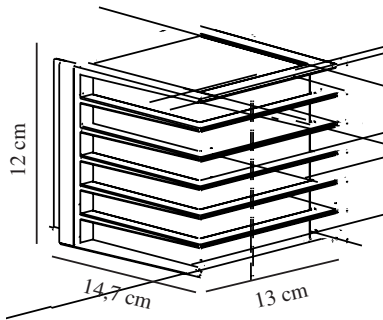

FLUCTUS 13 | WALL LIGHT | BLACK

2318211003

nordlux®

Voltage (V): 220-240 Volt
IP degree: IP44
Maximum bulb wattage (W): 15W
Class (Class 1, Class 2, Class 3):
Class 1 (Earth contact)
Socket type: E27
Parallel connection: False

Primary material: Metal
Secondary material: Plastic
Colour: Black

Height (cm): 12
Width (cm): 13
Length (cm): 13
Projection (cm): 14.7

EAN: 5704924015595
TUN: 2323191
Item Number: 2318211003

Pcs Per Master Carton: 3
Sales Box Height (cm): 15.5
Sales Box Width (cm): 14
Sales Box Depth (cm): 13
Sales Box Volume m³ : 0.0028
Product net weight (kg): 0.79

- Architectural design • Pleasant diffused light
- Parallel connection possible

Fluctus is a modern, almost cubist outdoor lighting design. The square, streamlined design with metal slats will complement most contemporary homes and provide a soft, diffused light next to the front door, terrace or garage.