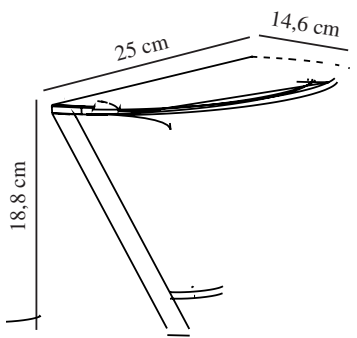

NOORSTAD | WALL LIGHT | BLACK

2318171003

nordlux®

Voltage (V): 220-240 Volt
 IP degree: IP44
 Maximum bulb wattage (W): 25W
 Class (Class 1, Class 2, Class 3):
 Class 2 (Double isolated)
 Socket type: E27
 Parallel connection: True

Height (cm): 18.8
 Width (cm): 25
 Projection (cm): 14.6
 EAN: 5704924015571
 TUN: 2323189
 Item Number: 2318171003

Pcs Per Master Carton: 3
 Sales Box Height (cm): 20
 Sales Box Width(cm): 27
 Sales Box Depth (cm): 16.5
 Sales Box Volume m³ : 0.0089
 Product net weight (kg): 0.448