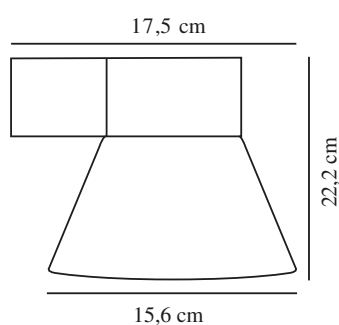

KYKLOP CONE | WALL LIGHT | RUSTY

2318071009

nordlux®

Voltage (V): 220-240 Volt
 IP degree: IP54
 Maximum bulb wattage (W): 25W
 Class (Class 1, Class 2, Class 3):
 Class 1 (Earth contact)
 Socket type: GU10
 Parallel connection: True

Height (cm): 13.4
 Width (cm): 15.6
 Shade Diameter (cm): 15.6
 Outdoor base dimension (cm): 8.6
 Projection (cm): 17.6
 Mount directly into insulation:
 False

Sales Box Height (cm): 14
 Sales Box Width(cm): 18
 Sales Box Depth (cm): 16.5
 Sales Box Volume m³ : 0.0042
 Product net weight (kg): 0.711