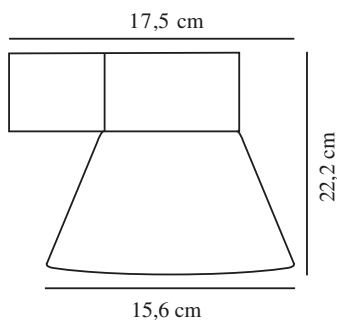

KYKLOP CONE | WALL LIGHT | BLACK

2318071003

nordlux®

Voltage (V): 220-240 Volt
 IP degree: IP54
 Maximum bulb wattage (W): 25W
 Class (Class 1, Class 2, Class 3):
 Class 1 (Earth contact)
 Socket type: GU10
 Parallel connection: True

Height (cm): 13.4
 Width (cm): 15.6
 Shade Diameter (cm): 15.6
 Outdoor base dimension (cm): 8.6
 Projection (cm): 17.6
 Mount directly into insulation:
 False

Sales Box Height (cm): 14
 Sales Box Width(cm): 18
 Sales Box Depth (cm): 16.5
 Sales Box Volume m³ : 0.0042
 Product net weight (kg): 0.711