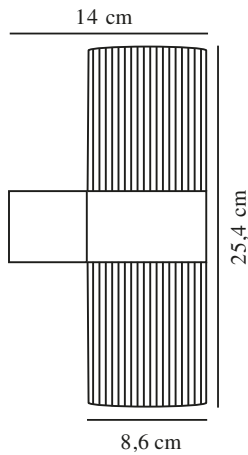

KYKLOP RIPPLE | WALL LIGHT | RUSTY

2318051009

nordlux®

Voltage (V): 220-240 Volt
IP degree: IP54
Maximum bulb wattage (W):
2x25W
Class (Class 1, Class 2, Class 3):
Class 1 (Earth contact)
Socket type: GU10
Parallel connection: True

Height (cm): 25.4
Width (cm): 8.6
Shade Diameter (cm): 8.6
Outdoor base dimension (cm): 8.6
Length (cm): 8.6
Projection (cm): 14.1
Mount directly into insulation:
False

Sales Box Height (cm): 26.5
Sales Box Width(cm): 14.5
Sales Box Depth (cm): 9.5
Sales Box Volume m³ : 0.0037
Product net weight (kg): 0.935

Primary material: Aluminium
Secondary material: Glass
Colour: Rusty

EAN: 5704924015519
TUN: 2323182
Item Number: 2318051009
Pcs Per Master Carton: 3

• Beautiful, rippled surface • Parallel connection possible

Kyklop Ripple is a modern and elegant wall light designed by Danish design duo Says Who. Light is cast both upwards and downwards, creating an interesting lighting effect on the wall. Made from brown metal with a beautiful rippled surface.