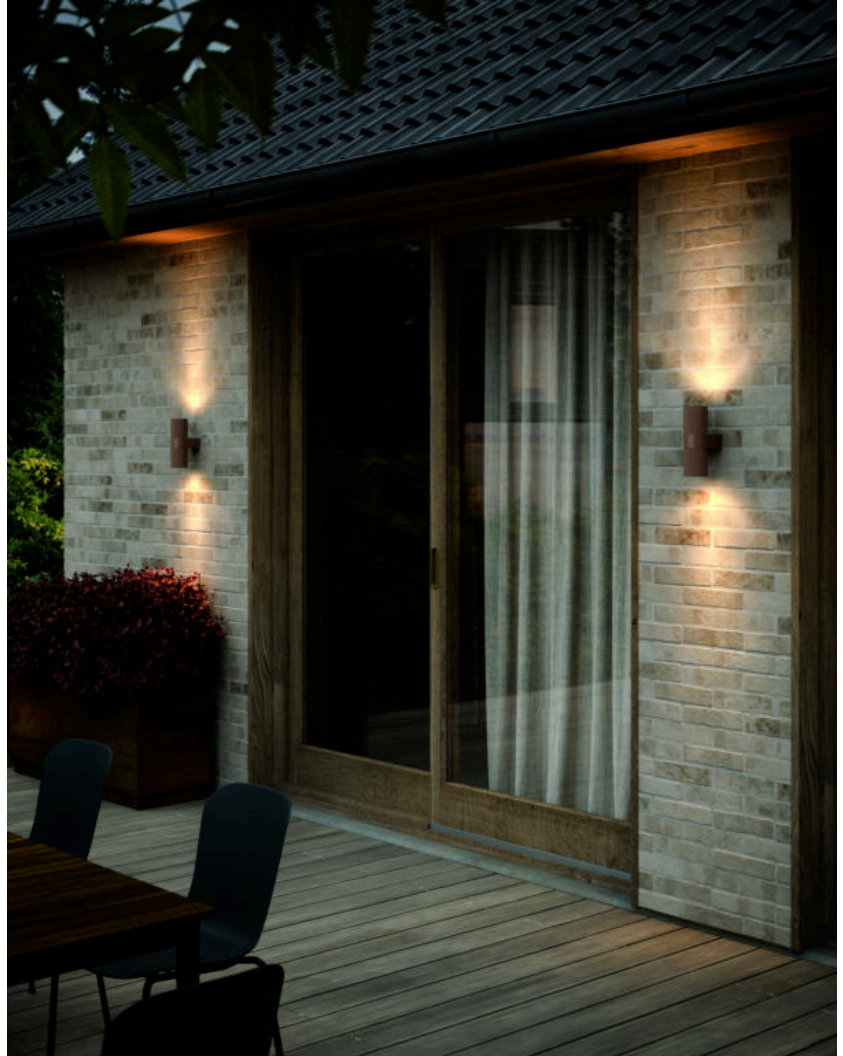

KYKLOP RIPPLE | WALL LIGHT | RUSTY

2318051009

nordlux®

Voltage (V): 220-240 Volt
IP degree: IP54
Maximum bulb wattage (W):
2x25W
Class (Class 1, Class 2, Class 3):
Class 1 (Earth contact)
Socket type: GU10
Parallel connection: True

Height (cm): 25.4
Width (cm): 8.6
Shade Diameter (cm): 8.6
Outdoor base dimension (cm): 8.6
Length (cm): 8.6
Projection (cm): 14.1
Mount directly into insulation:
False

Sales Box Height (cm): 26.5
Sales Box Width(cm): 14.5
Sales Box Depth (cm): 9.5
Sales Box Volume m³ : 0.0037
Product net weight (kg): 0.935

Primary material: Aluminium
Secondary material: Glass
Colour: Rusty

EAN: 5704924015519
TUN: 2323182
Item Number: 2318051009
Pcs Per Master Carton: 3

• Beautiful, rippled surface • Parallel connection possible

Kyklop Ripple is a modern and elegant wall light designed by Danish design duo Says Who. Light is cast both upwards and downwards, creating an interesting lighting effect on the wall. Made from brown metal with a beautiful rippled surface.