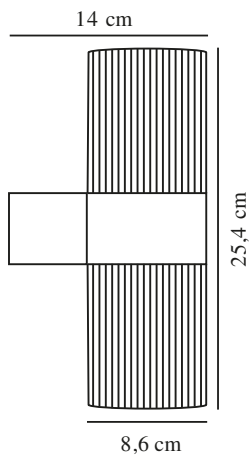

KYKLOP RIPPLE | WALL LIGHT | BLACK

2318051003

nordlux®

Voltage (V): 220-240 Volt
IP degree: IP54
Maximum bulb wattage (W):
2x25W
Class (Class 1, Class 2, Class 3):
Class 1 (Earth contact)
Socket type: GU10
Parallel connection: True

Height (cm): 25.4
Width (cm): 8.6
Shade Diameter (cm): 8.6
Outdoor base dimension (cm): 8.6
Length (cm): 8.6
Projection (cm): 14.1
Mount directly into insulation:
False

Sales Box Height (cm): 26.5
Sales Box Width(cm): 14.5
Sales Box Depth (cm): 9.5
Sales Box Volume m³ : 0.0037
Product net weight (kg): 0.935

Primary material: Aluminium
Secondary material: Glass
Colour: Black

EAN: 5704924015502
TUN: 2323183
Item Number: 2318051003
Pcs Per Master Carton: 3

• Beautiful, rippled surface • Parallel connection possible

Kyklop Ripple is a modern and elegant wall light designed by Danish design duo Says Who. Light is cast both upwards and downwards, creating an interesting lighting effect on the wall. Made from black metal with a beautiful rippled surface.