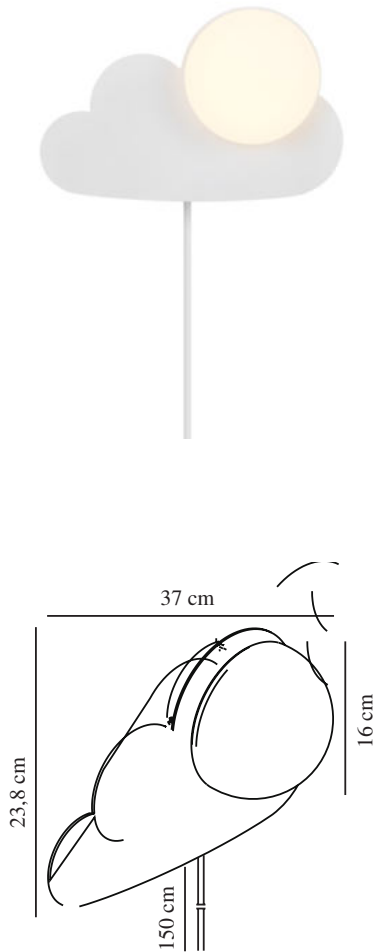

SKYKU CLOUD | WALL LIGHT | WHITE

2312971001

nordlux®

Voltage (V): 220-240 Volt
 IP degree: IP20
 Maximum bulb wattage (W): 25W
 Class (Class 1, Class 2, Class 3):
 Class 2 (Double isolated)
 Socket type: E14
 Switch placement: On the cable
 Parallel connection: False

Primary material: Plastic
 Secondary material: Glass
 Colour of the cable: White
 Length of the cable (cm): 150
 Surface material of the cable:
 Plastic
 Is the cable replaceable: True
 Colour: White

Height (cm): 23.8
 Width (cm): 37
 Shade Diameter (cm): 16
 Outdoor base dimension (cm): 12
 Length (cm): 37
 Mount directly into insulation:
 False

EAN: 5704924016042
 TUN: 2326344
 Item Number: 2312971001

Pcs Per Master Carton: 3
 Sales Box Height (cm): 40
 Sales Box Width(cm): 27.5
 Sales Box Depth (cm): 17.5
 Sales Box Volume m³ : 0.0192
 Product net weight (kg): 0.6

The glass in this lamp is mouth-blown and has been individually hand crafted. Due to this unique process, air bubbles may appear in the glass and the thickness of the glass can also vary. This gives the glass its character and vivid appearance.