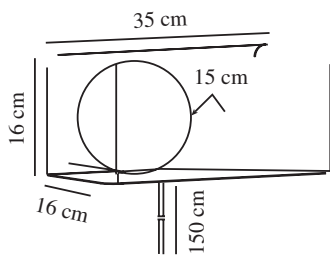

LILIBETH | WALL LIGHT | BROWN

2312931018

nordlux®

Voltage (V): 220-240 Volt
 IP degree: IP20
 Maximum bulb wattage (W): 25W
 Class (Class 1, Class 2, Class 3):
 Class 2 (Double isolated)
 Socket type: E14
 Switch placement: On the cable
 Parallel connection: False

Primary material: Metal
 Secondary material: Glass
 Colour of the cable: White
 Length of the cable (cm): 150
 Surface material of the cable:
 Plastic
 Is the cable replaceable: True
 Colour: Brown

Height (cm): 16
 Width (cm): 35
 Shade Diameter (cm): 15
 Length (cm): 35
 Mount directly into insulation:
 False

EAN: 5704924016004
 TUN: 2326317
 Item Number: 2312931018

Pcs Per Master Carton: 3
 Sales Box Height (cm): 36.5
 Sales Box Width(cm): 20.5
 Sales Box Depth (cm): 18.5
 Sales Box Volume m³ : 0.0138
 Product net weight (kg): 1.55