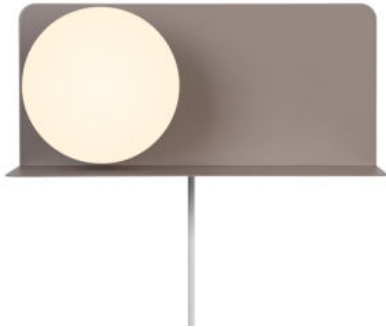

LILIBETH | WALL LIGHT | BROWN

2312931018

nordlux®

Voltage (V): 220-240 Volt
 IP degree: IP20
 Maximum bulb wattage (W): 25W
 Class (Class 1, Class 2, Class 3):
 Class 2 (Double isolated)
 Socket type: E14
 Switch placement: On the cable
 Parallel connection: False

Primary material: Metal
 Secondary material: Glass
 Colour of the cable: White
 Length of the cable (cm): 150
 Surface material of the cable:
 Plastic
 Is the cable replaceable: True
 Colour: Brown

Height (cm): 16
 Width (cm): 35
 Shade Diameter (cm): 15
 Length (cm): 35
 Mount directly into insulation:
 False

- Wall light and shelf in one • The opal glass shade provides a soft, diffused light
- Perfect in the children's room

Lilibeth is a lamp and shelf in one elegant design. Place it next to your bed or in the hallway to hold important necessities such as your phone, book or keys. The opal white glass shade ensures a pleasant, diffused light. Also perfect as a bedside light for the children's room to make your little ones feel safe during the night.

The glass in this lamp is mouth-blown and has been individually hand crafted. Due to this unique process, air bubbles may appear in the glass and the thickness of the glass can also vary. This gives the glass its character and vivid appearance.