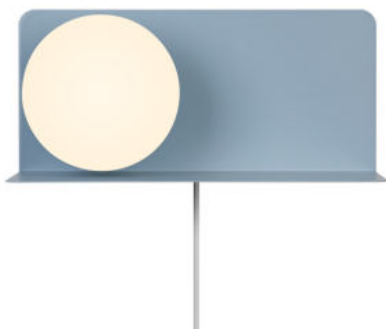

LILIBETH | WALL LIGHT | BLUE

2312931006

nordlux®

Voltage (V): 220-240 Volt
 IP degree: IP20
 Maximum bulb wattage (W): 25W
 Class (Class 1, Class 2, Class 3):
 Class 2 (Double isolated)
 Socket type: E14
 Switch placement: On the cable
 Parallel connection: False

Primary material: Metal
 Secondary material: Glass
 Colour of the cable: White
 Length of the cable (cm): 150
 Surface material of the cable:
 Plastic
 Is the cable replaceable: True
 Colour: Blue

Height (cm): 16
 Width (cm): 35
 Shade Diameter (cm): 15
 Length (cm): 35
 Mount directly into insulation:
 False

- Wall light and shelf in one
- The opal glass shade provides a soft, diffused light
- Perfect in the children's room

Lilibeth is a lamp and shelf in one elegant design. Place it next to your bed or in the hallway to hold important necessities such as your phone, book or keys. The opal white glass dome ensures a pleasant, diffused light. Also perfect as a bedside light for the children's room to make your little ones feel safe during the night.

The glass in this lamp is mouth-blown and has been individually hand crafted. Due to this unique process, air bubbles may appear in the glass and the thickness of the glass can also vary. This gives the glass its character and vivid appearance.