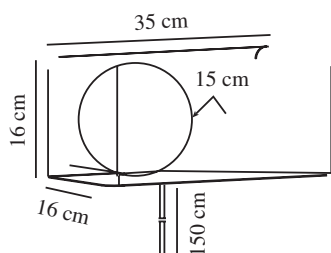

LILIBETH | WALL LIGHT | BLUE

2312931006

nordlux®

Voltage (V): 220-240 Volt
 IP degree: IP20
 Maximum bulb wattage (W): 25W
 Class (Class 1, Class 2, Class 3):
 Class 2 (Double isolated)
 Socket type: E14
 Switch placement: On the cable
 Parallel connection: False

Primary material: Metal
 Secondary material: Glass
 Colour of the cable: White
 Length of the cable (cm): 150
 Surface material of the cable:
 Plastic
 Is the cable replaceable: True
 Colour: Blue

Height (cm): 16
 Width (cm): 35
 Shade Diameter (cm): 15
 Length (cm): 35
 Mount directly into insulation:
 False

EAN: 5704924016011
 TUN: 2326316
 Item Number: 2312931006

Pcs Per Master Carton: 3
 Sales Box Height (cm): 36.5
 Sales Box Width(cm): 20.5
 Sales Box Depth (cm): 18.5
 Sales Box Volume m³ : 0.0138
 Product net weight (kg): 1.55