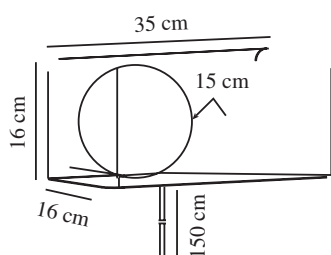

## LILIBETH | WALL LIGHT | BLACK

2312931003

nordlux®

Voltage (V): 220-240 Volt  
 IP degree: IP20  
 Maximum bulb wattage (W): 25W  
 Class (Class 1, Class 2, Class 3):  
 Class 2 (Double isolated)  
 Socket type: E14  
 Switch placement: On the cable  
 Parallel connection: False

Primary material: Metal  
 Secondary material: Glass  
 Colour of the cable: Black  
 Length of the cable (cm): 150  
 Surface material of the cable:  
 Plastic  
 Is the cable replaceable: True  
 Colour: Black

Height (cm): 16  
 Width (cm): 35  
 Shade Diameter (cm): 15  
 Length (cm): 35  
 Mount directly into insulation:  
 False

EAN: 5704924016028  
 TUN: 2326319  
 Item Number: 2312931003

Pcs Per Master Carton: 3  
 Sales Box Height (cm): 36.5  
 Sales Box Width(cm): 20.5  
 Sales Box Depth (cm): 18.5  
 Sales Box Volume m<sup>3</sup> : 0.0138  
 Product net weight (kg): 1.55