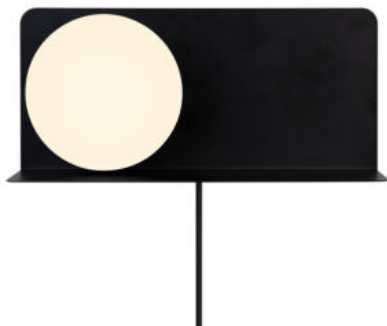

## LILIBETH | WALL LIGHT | BLACK

2312931003

nordlux®

Voltage (V): 220-240 Volt  
 IP degree: IP20  
 Maximum bulb wattage (W): 25W  
 Class (Class 1, Class 2, Class 3):  
 Class 2 (Double isolated)  
 Socket type: E14  
 Switch placement: On the cable  
 Parallel connection: False

Primary material: Metal  
 Secondary material: Glass  
 Colour of the cable: Black  
 Length of the cable (cm): 150  
 Surface material of the cable:  
 Plastic  
 Is the cable replaceable: True  
 Colour: Black

- Wall light and shelf in one • The opal glass shade provides a soft, diffused light
- Perfect in the children's room

Lilibeth is a lamp and shelf in one elegant design. Place it next to your bed or in the hallway to hold important necessities such as your phone, book or keys. The opal white glass shade ensures a pleasant, diffused light. Also perfect as a bedside light for the children's room to make your little ones feel safe during the night.

The glass in this lamp is mouth-blown and has been individually hand crafted. Due to this unique process, air bubbles may appear in the glass and the thickness of the glass can also vary. This gives the glass its character and vivid appearance.