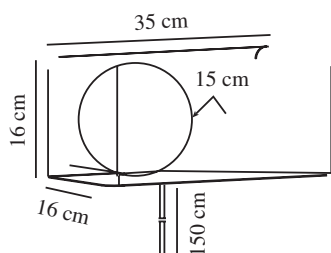

LILIBETH | WALL LIGHT | WHITE

2312931001

nordlux®

Voltage (V): 220-240 Volt
 IP degree: IP20
 Maximum bulb wattage (W): 25W
 Class (Class 1, Class 2, Class 3):
 Class 2 (Double isolated)
 Socket type: E14
 Switch placement: On the cable
 Parallel connection: False

Primary material: Metal
 Secondary material: Glass
 Colour of the cable: White
 Length of the cable (cm): 150
 Surface material of the cable:
 Plastic
 Is the cable replaceable: True
 Colour: White

Height (cm): 16
 Width (cm): 35
 Shade Diameter (cm): 15
 Length (cm): 35
 Mount directly into insulation:
 False

EAN: 5704924015991
 TUN: 2326315
 Item Number: 2312931001

Pcs Per Master Carton: 3
 Sales Box Height (cm): 36.5
 Sales Box Width(cm): 20.5
 Sales Box Depth (cm): 18.5
 Sales Box Volume m³ : 0.0138
 Product net weight (kg): 1.55