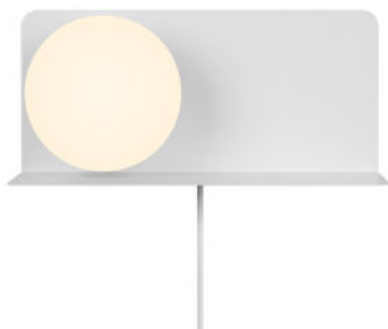

LILIBETH | WALL LIGHT | WHITE

2312931001

nordlux®

Voltage (V): 220-240 Volt
 IP degree: IP20
 Maximum bulb wattage (W): 25W
 Class (Class 1, Class 2, Class 3):
 Class 2 (Double isolated)
 Socket type: E14
 Switch placement: On the cable
 Parallel connection: False

Primary material: Metal
 Secondary material: Glass
 Colour of the cable: White
 Length of the cable (cm): 150
 Surface material of the cable:
 Plastic
 Is the cable replaceable: True
 Colour: White

Height (cm): 16
 Width (cm): 35
 Shade Diameter (cm): 15
 Length (cm): 35
 Mount directly into insulation:
 False

- Wall light and shelf in one • The opal glass shade provides a soft, diffused light
- Perfect in the children's room

Lilibeth is a lamp and shelf in one elegant design. Place it next to your bed or in the hallway to hold important necessities such as your phone, book or keys. The opal white glass dome ensures a pleasant, diffused light. Also perfect as a bedside light for the children's room to make your little ones feel safe during the night.

The glass in this lamp is mouth-blown and has been individually hand crafted. Due to this unique process, air bubbles may appear in the glass and the thickness of the glass can also vary. This gives the glass its character and vivid appearance.