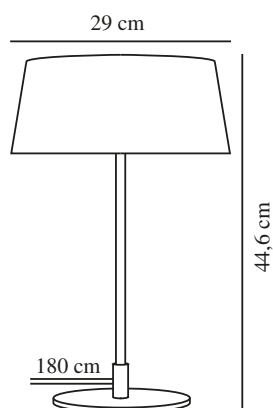

**CLASI | TABLE LAMP | BLACK**

2312645003

**nordlux®**

Voltage (V): 220-240 Volt  
 IP degree: IP20  
 Maximum bulb wattage (W):  
 3x10W  
 Class (Class 1, Class 2, Class 3):  
 Class 2 (Double isolated)  
 Socket type: E14  
 Switch placement: On the cable  
 Parallel connection: False

Primary material: Metal  
 Secondary material: Plastic  
 Colour of the cable: Black  
 Length of the cable (cm): 180  
 Surface material of the cable:  
 Textile  
 Is the cable replaceable: False  
 Colour: Black

Height (cm): 44.6  
 Width (cm): 29  
 Tube Diameter (cm): 1.35  
 Shade Diameter (cm): 29  
 Outdoor base dimension (cm): 18  
 Length (cm): 29

EAN: 5704924015946  
 TUN: 2326255  
 Item Number: 2312645003  
 Pcs Per Master Carton: 3

Sales Box Height (cm): 18.5  
 Sales Box Width(cm): 32.5  
 Sales Box Depth (cm): 32.5  
 Sales Box Volume m<sup>3</sup> : 0.0195  
 Product net weight (kg): 2.6

• **Classic and elegant design** • **Elegant diffuser at both the top and bottom for a glare-free light**