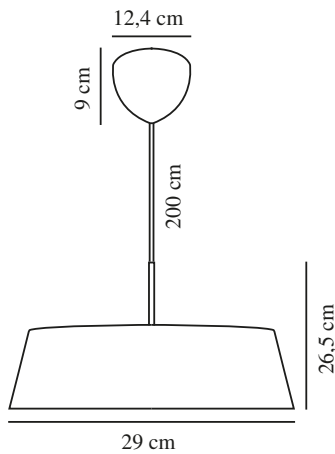

**CLASI 45 | PENDANT | BLACK**

2312623003

**nordlux®**

Voltage (V): 220-240 Volt  
 IP degree: IP20  
 Maximum bulb wattage (W):  
 3x15W  
 Class (Class 1, Class 2, Class 3):  
 Class 2 (Double isolated)  
 Socket type: E14  
 Parallel connection: False

Primary material: Metal  
 Secondary material: Plastic  
 Colour of the cable: Black  
 Length of the cable (cm): 200  
 Surface material of the cable:  
 Textile  
 Is the cable replaceable: False  
 Colour: Black

Height (cm): 26.5  
 Width (cm): 45  
 Tube Diameter (cm): 1.35  
 Shade Diameter (cm): 45  
 EAN: 5704924015939  
 TUN: 2326279  
 Item Number: 2312623003  
 Pcs Per Master Carton: 2

Sales Box Height (cm): 16.5  
 Sales Box Width(cm): 48.5  
 Sales Box Depth (cm): 48.5  
 Sales Box Volume m<sup>3</sup> : 0.0388  
 Product net weight (kg): 4