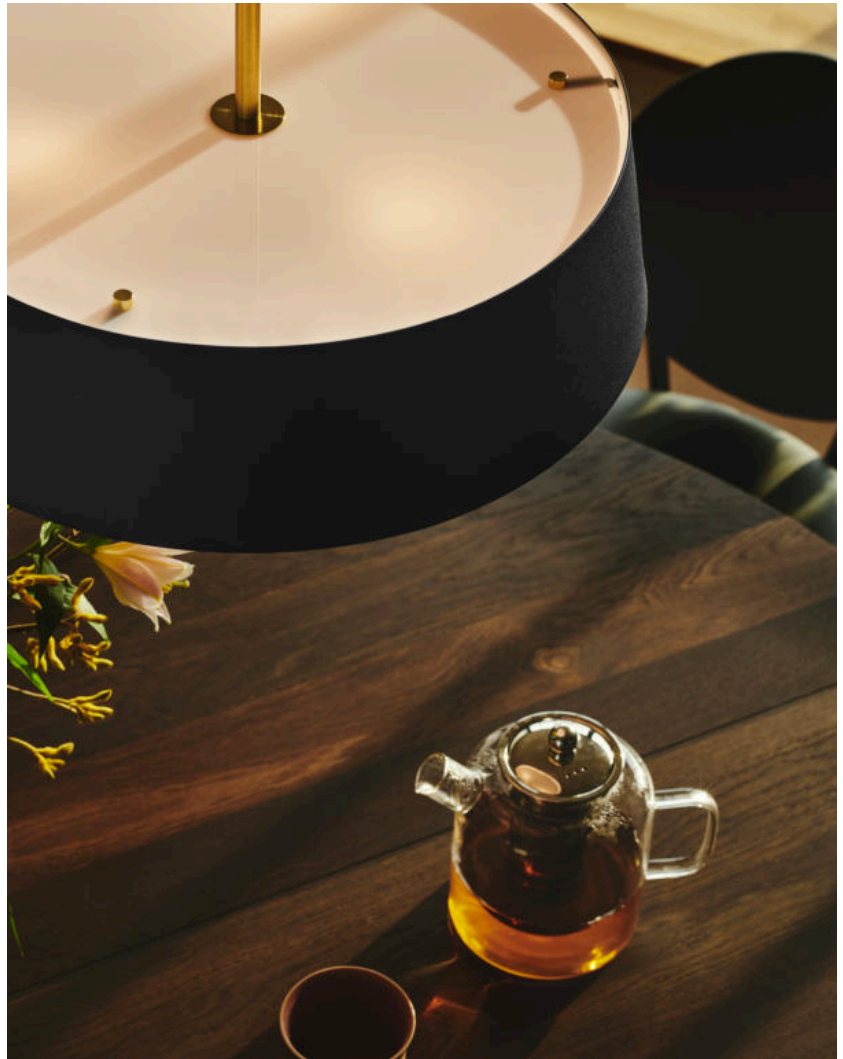

CLASI 45 | PENDANT | BLACK

2312623003

nordlux®

Voltage (V): 220-240 Volt
IP degree: IP20
Maximum bulb wattage (W):
3x15W
Class (Class 1, Class 2, Class 3):
Class 2 (Double isolated)
Socket type: E14
Parallel connection: False

Primary material: Metal
Secondary material: Plastic
Colour of the cable: Black
Length of the cable (cm): 200
Surface material of the cable:
Textile
Is the cable replaceable: False
Colour: Black

Height (cm): 26.5
Width (cm): 45
Tube Diameter (cm): 1.35
Shade Diameter (cm): 45
EAN: 5704924015939
TUN: 2326279
Item Number: 2312623003
Pcs Per Master Carton: 2

Sales Box Height (cm): 16.5
Sales Box Width(cm): 48.5
Sales Box Depth (cm): 48.5
Sales Box Volume m³ : 0.0388
Product net weight (kg): 4

- Classic and elegant design
- Elegant diffuser at both the top and bottom for a glare-free light

Clasi is a modern take on a classic lighting design. The black metal shade is an interesting contrast to the lightweight brass suspension. The wide shade provides you with a wide field of light, and diffusers at both the top and bottom ensure a pleasant, glare-free light.