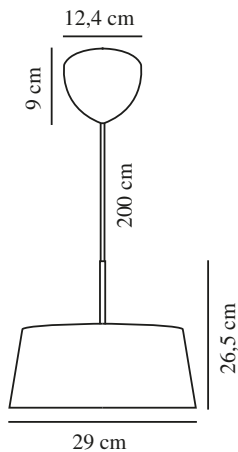

CLASI 30 | PENDANT | BLACK

2312603003

nordlux®

Voltage (V): 220-240 Volt
 IP degree: IP20
 Maximum bulb wattage (W):
 3x10W
 Class (Class 1, Class 2, Class 3):
 Class 2 (Double isolated)
 Socket type: E14
 Parallel connection: False

Primary material: Metal
 Secondary material: Plastic
 Colour of the cable: Black
 Length of the cable (cm): 200
 Surface material of the cable:
 Textile
 Is the cable replaceable: False
 Colour: Black

Height (cm): 26.5
 Width (cm): 29
 Tube Diameter (cm): 1.35
 Shade Diameter (cm): 29
 Length (cm): 29

EAN: 5704924015922
 TUN: 2326278
 Item Number: 2312603003
 Pcs Per Master Carton: 3

Sales Box Height (cm): 16.5
 Sales Box Width(cm): 32.5
 Sales Box Depth (cm): 32.5
 Sales Box Volume m³ : 0.0174
 Product net weight (kg): 1.6