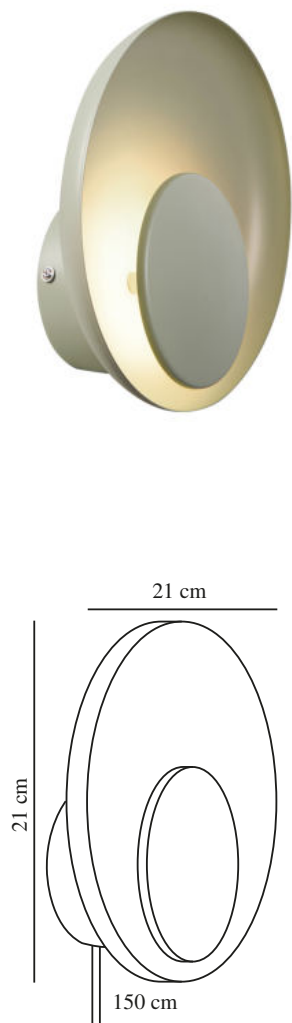

**MARSI | WALL LIGHT | DUSTY GREEN**

2312351023

**nordlux®**

Voltage (V): 220-240 Volt  
 IP degree: IP20  
 Class (Class 1, Class 2, Class 3):  
 Class 2 (Double isolated)  
 Socket type: LED Module  
 Switch placement: On the cable  
 Parallel connection: False

Primary material: Metal  
 Secondary material: PMMA  
 Colour of the cable: Black  
 Length of the cable (cm): 150  
 Surface material of the cable:  
 Textile  
 Is the cable replaceable: True  
 Colour: Dusty green

Height (cm): 21  
 Width (cm): 21  
 Shade Diameter (cm): 21  
 Length (cm): 21  
 Mount directly into insulation:  
 False

EAN: 5704924015830  
 TUN: 2326336  
 Item Number: 2312351023

Pcs Per Master Carton: 3  
 Sales Box Height (cm): 22  
 Sales Box Width (cm): 8  
 Sales Box Depth (cm): 22  
 Sales Box Volume m<sup>3</sup> : 0.0039  
 Product net weight (kg): 0.5

Brightness of light (Lumen): 110  
 Colour temperature (Kelvin): 3000  
 Ra-value : 80  
 Lifetime (hours): 20000  
 Energy class: E  
 Actual watt (W): 7

- **Elegant design providing a soft, diffused light • 3-step Moodmaker™ dimming on cable**
- **5-year LED guarantee**