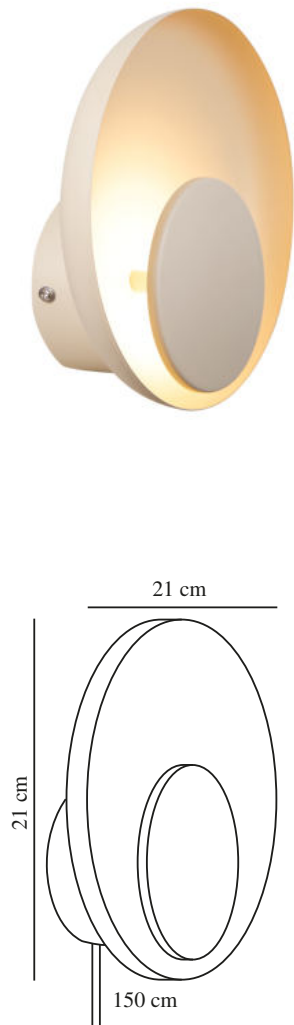

MARSI | WALL LIGHT | BEIGE

2312351009

nordlux®

Voltage (V): 220-240 Volt
 IP degree: IP20
 Class (Class 1, Class 2, Class 3):
 Class 2 (Double isolated)
 Socket type: LED Module
 Switch placement: On the cable
 Parallel connection: False

Primary material: Metal
 Secondary material: PMMA
 Colour of the cable: Black
 Length of the cable (cm): 150
 Surface material of the cable:
 Textile
 Is the cable replaceable: True
 Colour: Beige

Height (cm): 21
 Width (cm): 21
 Shade Diameter (cm): 21
 Length (cm): 21
 Mount directly into insulation:
 False

Brightness of light (Lumen): 160
 Colour temperature (Kelvin): 3000
 Ra-value : 80
 Lifetime (hours): 20000
 Energy class: E
 Actual watt (W): 7

- Elegant design providing a soft, diffused light • 3-step Moodmaker™ dimming on cable
- 5-year LED guarantee

Marsi is a small wall light that consists of two perfectly round shades. The light is reflected onto the back shade, creating a cosy and diffused light. Dim the light in three steps with the built-in Moodmaker™ function by flipping the switch on the cable.