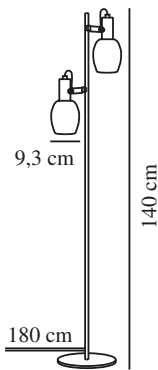

ARILD | FLOOR LAMP | BLACK

2312324003

nordlux®

Voltage (V): 220-240 Volt
 IP degree: IP20
 Maximum bulb wattage (W): 40W
 Class (Class 1, Class 2, Class 3):
 Class 2 (Double isolated)
 Socket type: E14
 Switch placement: On the cable
 Parallel connection: False

Primary material: Metal
 Secondary material: Glass
 Colour of the cable: Black
 Length of the cable (cm): 180
 Surface material of the cable:
 Textile
 Is the cable replaceable: False
 Colour: Black

Height (cm): 140
 Width (cm): 31
 Tube Diameter (cm): 1.56
 Shade Diameter (cm): 9.3
 Outdoor base dimension (cm):
 24.7
 Length (cm): 31
 Mount directly into insulation:
 False
 Turning Angle (°): 355

EAN: 5704924015793
 TUN: 2326256

Item Number: 2312324003
 Pcs Per Master Carton: 3
 Sales Box Height (cm): 52
 Sales Box Width(cm): 15
 Sales Box Depth (cm): 27
 Sales Box Volume m³ : 0.0211
 Product net weight (kg): 3.1