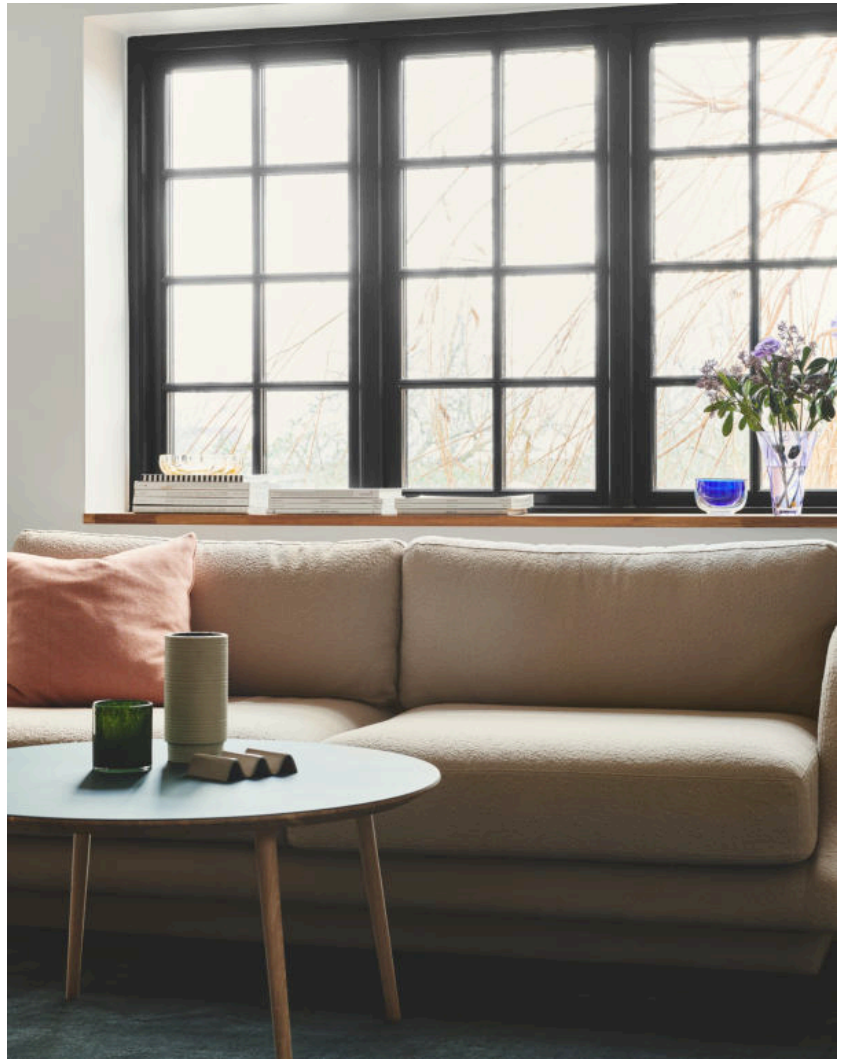

ARILD | FLOOR LAMP | BLACK

2312324003

nordlux®

Voltage (V): 220-240 Volt
IP degree: IP20
Maximum bulb wattage (W): 40W
Class (Class 1, Class 2, Class 3):
Class 2 (Double isolated)
Socket type: E14
Switch placement: On the cable
Parallel connection: False

Primary material: Metal
Secondary material: Glass
Colour of the cable: Black
Length of the cable (cm): 180
Surface material of the cable:
Textile
Is the cable replaceable: False
Colour: Black

Height (cm): 140
Width (cm): 31
Tube Diameter (cm): 1.56
Shade Diameter (cm): 9.3
Outdoor base dimension (cm):
24.7
Length (cm): 31
Mount directly into insulation:
False
Turning Angle (°): 355

EAN: 5704924015793
TUN: 2326256

Item Number: 2312324003
Pcs Per Master Carton: 3
Sales Box Height (cm): 52
Sales Box Width(cm): 15
Sales Box Depth (cm): 27
Sales Box Volume m³ : 0.0211
Product net weight (kg): 3.1

- Contemporary style with a touch of industrial detail • Elegant mix of glass, brownish brass and matte black
- Adjustable lamp heads for a directional light

Arild is a series of lights in a modern design with an industrial touch. The white, round, matte opal glass shade is elegantly complimented by brownish brass details. You can easily adjust the lamp heads for a directional light.

The glass in this lamp is mouth-blown and has been individually hand crafted. Due to this unique process, air bubbles may appear in the glass and the thickness of the glass can also vary. This gives the glass its character and vivid appearance.