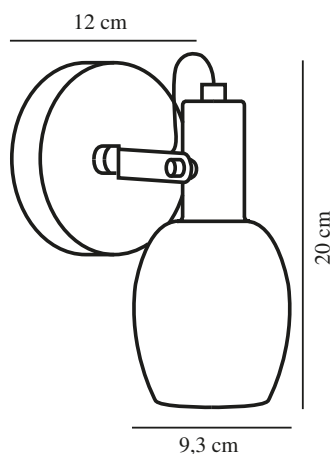

ARILD | WALL LIGHT | BLACK

2312291003

nordlux®

Voltage (V): 220-240 Volt
 IP degree: IP20
 Maximum bulb wattage (W): 40W
 Class (Class 1, Class 2, Class 3):
 Class 2 (Double isolated)
 Socket type: E14
 Switch placement: On the cable
 Parallel connection: False

Primary material: Metal
 Secondary material: Glass
 Colour of the cable: Black
 Length of the cable (cm): 150
 Surface material of the cable:
 Textile
 Is the cable replaceable: True
 Colour: Black

Height (cm): 20
 Width (cm): 12
 Shade Diameter (cm): 9.3
 Length (cm): 12
 Mount directly into insulation:
 False
 Turning Angle (°): 355

EAN: 5704924015779
 TUN: 2326289
 Item Number: 2312291003

Pcs Per Master Carton: 3
 Sales Box Height (cm): 15
 Sales Box Width(cm): 18
 Sales Box Depth (cm): 13
 Sales Box Volume m³ : 0.0035
 Product net weight (kg): 0.45