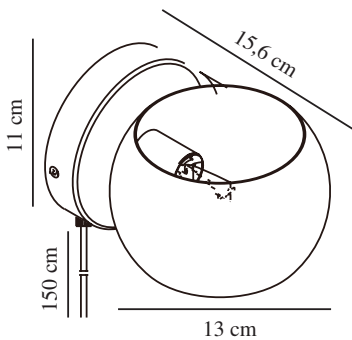

**BELIR | WALL LIGHT | BROWN**

2312201018

**nordlux®**

Voltage (V): 220-240 Volt  
 IP degree: IP20  
 Maximum bulb wattage (W): 5W  
 Class (Class 1, Class 2, Class 3):  
 Class 2 (Double isolated)  
 Socket type: G9  
 Switch placement: On the cable  
 Parallel connection: False

Primary material: Metal  
 Secondary material: Plastic  
 Colour of the cable: White  
 Length of the cable (cm): 150  
 Surface material of the cable:  
 Plastic  
 Is the cable replaceable: True  
 Colour: Brown

Height (cm): 11  
 Width (cm): 15.6  
 Shade Diameter (cm): 13  
 Outdoor base dimension (cm): 11  
 Mount directly into insulation:  
 False  
 Turning Angle (°): 320

EAN: 5704924015724  
 TUN: 2326292  
 Item Number: 2312201018

Pcs Per Master Carton: 3  
 Sales Box Height (cm): 17  
 Sales Box Width (cm): 14  
 Sales Box Depth (cm): 12  
 Sales Box Volume m<sup>3</sup> : 0.0029  
 Product net weight (kg): 0.36

- Lights both up and down • Turnable shade (360°)
- Create interest by using more lamps that all point in different directions