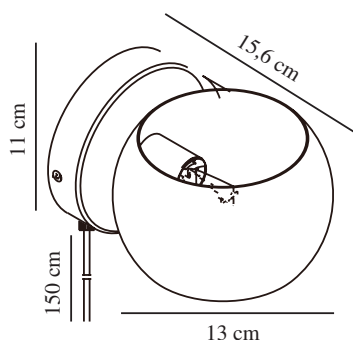

BELIR | WALL LIGHT | BLACK

2312201003

nordlux®

Voltage (V): 220-240 Volt
 IP degree: IP20
 Maximum bulb wattage (W): 5W
 Class (Class 1, Class 2, Class 3):
 Class 2 (Double isolated)
 Socket type: G9
 Switch placement: On the cable
 Parallel connection: False

Primary material: Metal
 Secondary material: Plastic
 Colour of the cable: Black
 Length of the cable (cm): 150
 Surface material of the cable:
 Plastic
 Is the cable replaceable: True
 Colour: Black

Height (cm): 11
 Width (cm): 15.6
 Shade Diameter (cm): 13
 Outdoor base dimension (cm): 11
 Mount directly into insulation:
 False
 Turning Angle (°): 320

EAN: 5704924015694
 TUN: 2326294
 Item Number: 2312201003

Pcs Per Master Carton: 3
 Sales Box Height (cm): 17
 Sales Box Width(cm): 14
 Sales Box Depth (cm): 12
 Sales Box Volume m³ : 0.0029
 Product net weight (kg): 0.36