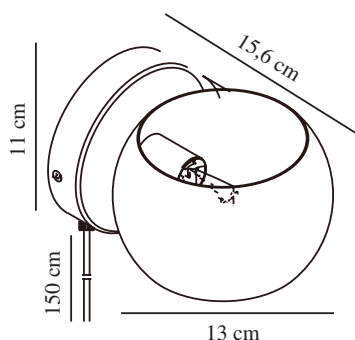

BELIR | WALL LIGHT | WHITE

2312201001

nordlux®

Voltage (V): 220-240 Volt
 IP degree: IP20
 Maximum bulb wattage (W): 5W
 Class (Class 1, Class 2, Class 3):
 Class 2 (Double isolated)
 Socket type: G9
 Switch placement: On the cable
 Parallel connection: False

Primary material: Metal
 Secondary material: Plastic
 Colour of the cable: White
 Length of the cable (cm): 150
 Surface material of the cable:
 Plastic
 Is the cable replaceable: True
 Colour: White

Height (cm): 11
 Width (cm): 15.6
 Shade Diameter (cm): 13
 Outdoor base dimension (cm): 11
 Mount directly into insulation:
 False
 Turning Angle (°): 320

EAN: 5704924015700
 TUN: 2326291
 Item Number: 2312201001

Pcs Per Master Carton: 3
 Sales Box Height (cm): 17
 Sales Box Width (cm): 14
 Sales Box Depth (cm): 12
 Sales Box Volume m³ : 0.0029
 Product net weight (kg): 0.36