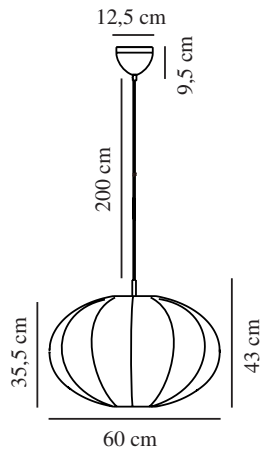

AERON 60 | PENDANT | WHITE

2312173001

nordlux®

Voltage (V): 220-240 Volt
 IP degree: IP20
 Maximum bulb wattage (W): 40W
 Class (Class 1, Class 2, Class 3):
 Class 2 (Double isolated)
 Socket type: E27
 Parallel connection: False

Primary material: Textile
 Secondary material: Metal
 Colour of the cable: White
 Length of the cable (cm): 200
 Surface material of the cable:
 Plastic
 Is the cable replaceable: False
 Colour: White

Height (cm): 43
 Width (cm): 60
 Shade Diameter (cm): 60
 Length (cm): 60
 Mount directly into insulation:
 False

EAN: 5704924015687
 TUN: 2326249
 Item Number: 2312173001

Pcs Per Master Carton: 3
 Sales Box Height (cm): 37
 Sales Box Width(cm): 29
 Sales Box Depth (cm): 13
 Sales Box Volume m³ : 0.0139
 Product net weight (kg): 0.98