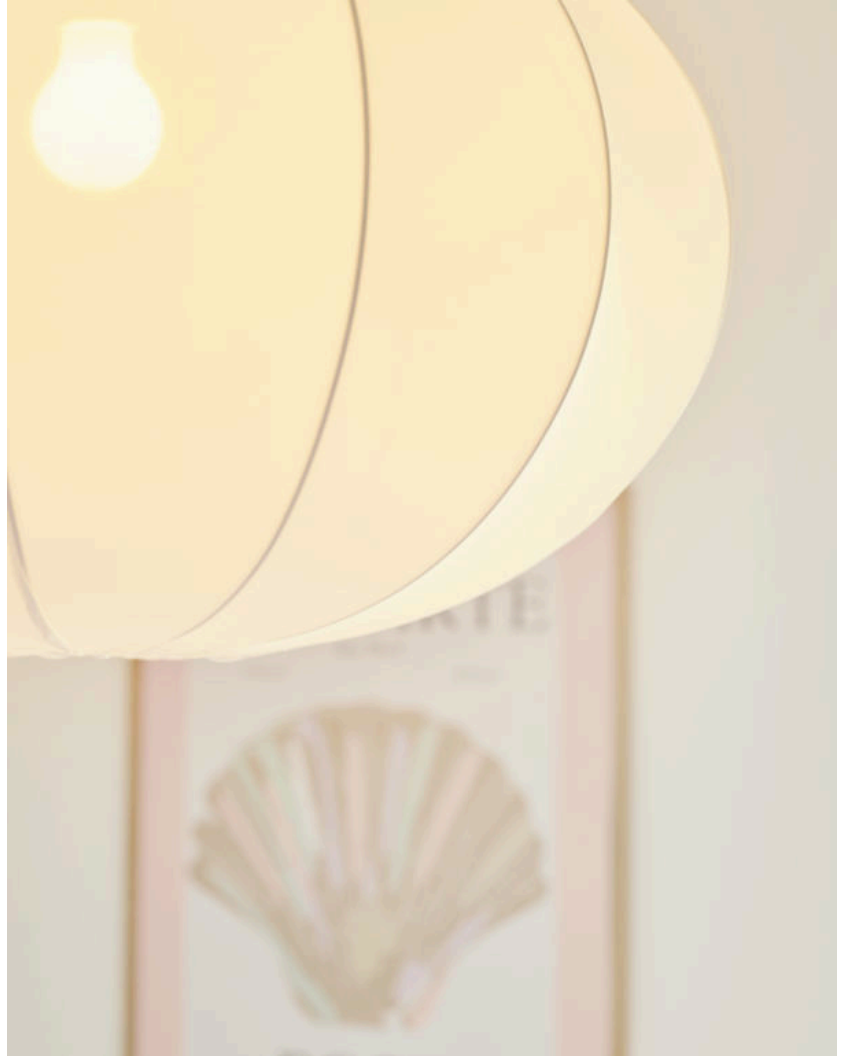

AERON 60 | PENDANT | WHITE

2312173001

nordlux®

Voltage (V): 220-240 Volt
IP degree: IP20
Maximum bulb wattage (W): 40W
Class (Class 1, Class 2, Class 3):
Class 2 (Double isolated)
Socket type: E27
Parallel connection: False

Primary material: Textile
Secondary material: Metal
Colour of the cable: White
Length of the cable (cm): 200
Surface material of the cable:
Plastic
Is the cable replaceable: False
Colour: White

Height (cm): 43
Width (cm): 60
Shade Diameter (cm): 60
Length (cm): 60
Mount directly into insulation:
False

EAN: 5704924015687
TUN: 2326249
Item Number: 2312173001

Pcs Per Master Carton: 3
Sales Box Height (cm): 37
Sales Box Width(cm): 29
Sales Box Depth (cm): 13
Sales Box Volume m³ : 0.0139
Product net weight (kg): 0.98

- Soft and elegant design • Provides a soft, diffused light
- Easy self-assembly

Aeron has an airy design and a soft shade of fabric that provides a uniform and pleasant light – perfect for creating a cosy ambience in the bedroom. The lamp is easy to assemble with wires and built-in tie-string.