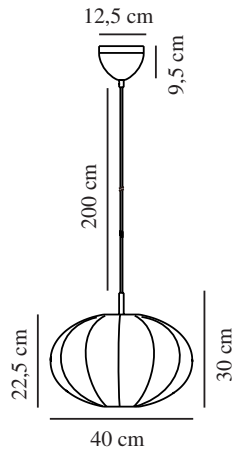

**AERON 40 | PENDANT | WHITE**

2312153001

**nordlux®**

Voltage (V): 220-240 Volt  
 IP degree: IP20  
 Maximum bulb wattage (W): 40W  
 Class (Class 1, Class 2, Class 3):  
 Class 2 (Double isolated)  
 Socket type: E27  
 Parallel connection: False

Primary material: Textile  
 Secondary material: Metal  
 Colour of the cable: White  
 Length of the cable (cm): 200  
 Surface material of the cable:  
 Plastic  
 Is the cable replaceable: False  
 Colour: White

Height (cm): 30  
 Width (cm): 40  
 Shade Diameter (cm): 40  
 Length (cm): 40  
 Mount directly into insulation:  
 False

EAN: 5704924015670  
 TUN: 2326248  
 Item Number: 2312153001

Pcs Per Master Carton: 3  
 Sales Box Height (cm): 25  
 Sales Box Width(cm): 18.5  
 Sales Box Depth (cm): 13  
 Sales Box Volume m<sup>3</sup> : 0.006  
 Product net weight (kg): 0.72