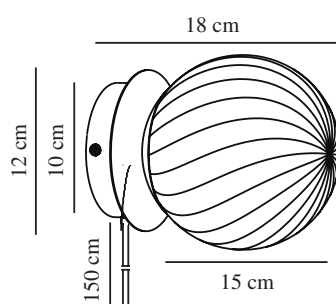

**CHISELL | WALL LIGHT | BRASS**

2312111035

**nordlux®**

Voltage (V): 220-240 Volt  
 IP degree: IP20  
 Maximum bulb wattage (W): 25W  
 Class (Class 1, Class 2, Class 3):  
 Class 2 (Double isolated)  
 Socket type: E14  
 Switch placement: On the cable  
 Parallel connection: False

Primary material: Metal  
 Secondary material: Glass  
 Colour of the cable: White  
 Length of the cable (cm): 150  
 Surface material of the cable:  
 Plastic  
 Is the cable replaceable: True  
 Colour: Brass

Height (cm): 15  
 Width (cm): 18  
 Shade Diameter (cm): 15  
 Outdoor base dimension (cm): 10  
 Length (cm): 18  
 Mount directly into insulation:  
 False

EAN: 5704924015663  
 TUN: 2326301  
 Item Number: 2312111035

Pcs Per Master Carton: 3  
 Sales Box Height (cm): 22  
 Sales Box Width(cm): 17  
 Sales Box Depth (cm): 17  
 Sales Box Volume m<sup>3</sup> : 0.0064  
 Product net weight (kg): 0.72

• Glamorous Art Deco style • The swirled glass dome provides a beautiful light effect