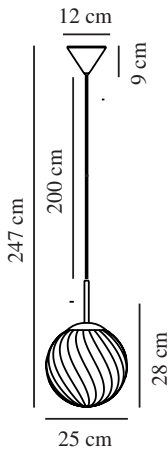

**CHISELL 25 | PENDANT | BRASS**

2312073035

**nordlux®**

Voltage (V): 220-240 Volt  
 IP degree: IP20  
 Maximum bulb wattage (W): 40W  
 Class (Class 1, Class 2, Class 3):  
 Class 2 (Double isolated)  
 Socket type: E27  
 Parallel connection: False

Primary material: Metal  
 Secondary material: Glass  
 Colour of the cable: White  
 Length of the cable (cm): 200  
 Surface material of the cable:  
 Textile  
 Is the cable replaceable: False  
 Colour: Brass

Height (cm): 38  
 Width (cm): 25  
 Shade Diameter (cm): 25  
 Length (cm): 25  
 Mount directly into insulation:  
 False

EAN: 5704924015656  
 TUN: 2326277  
 Item Number: 2312073035

Pcs Per Master Carton: 3  
 Sales Box Height (cm): 32  
 Sales Box Width (cm): 30  
 Sales Box Depth (cm): 30  
 Sales Box Volume m<sup>3</sup> : 0.0288  
 Product net weight (kg): 1.37