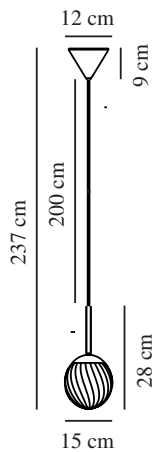

CHISELL 15 | PENDANT | BRASS

2312053035

nordlux®

Voltage (V): 220-240 Volt
 IP degree: IP20
 Maximum bulb wattage (W): 25W
 Class (Class 1, Class 2, Class 3):
 Class 2 (Double isolated)
 Socket type: E14
 Parallel connection: False

Primary material: Metal
 Secondary material: Glass
 Colour of the cable: White
 Length of the cable (cm): 200
 Surface material of the cable:
 Textile
 Is the cable replaceable: False
 Colour: Brass

Height (cm): 28
 Width (cm): 15
 Shade Diameter (cm): 15
 Length (cm): 15
 Mount directly into insulation:
 False

EAN: 5704924015649
 TUN: 2326276
 Item Number: 2312053035

Pcs Per Master Carton: 3
 Sales Box Height (cm): 22
 Sales Box Width (cm): 17
 Sales Box Depth (cm): 17
 Sales Box Volume m³ : 0.0064
 Product net weight (kg): 0.66