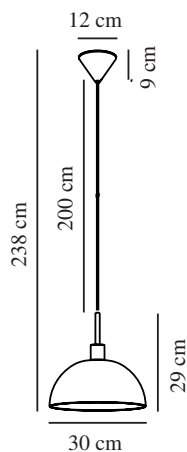

ELLEN 30 | PENDANT | OPAL WHITE

2312003001

nordlux®

Voltage (V): 220-240 Volt
 IP degree: IP20
 Maximum bulb wattage (W): 40W
 Class (Class 1, Class 2, Class 3):
 Class 2 (Double isolated)
 Socket type: E27
 Parallel connection: False

Primary material: Glass
 Secondary material: Metal
 Colour of the cable: White
 Length of the cable (cm): 200
 Surface material of the cable:
 Plastic
 Is the cable replaceable: False
 Colour: Opal white

Height (cm): 29
 Width (cm): 30
 Shade Diameter (cm): 30
 Length (cm): 30
 Mount directly into insulation:
 False

EAN: 5704924015632
 TUN: 2326280
 Item Number: 2312003001

Pcs Per Master Carton: 3
 Sales Box Height (cm): 34
 Sales Box Width(cm): 34
 Sales Box Depth (cm): 19
 Sales Box Volume m³ : 0.022
 Product net weight (kg): 1.25